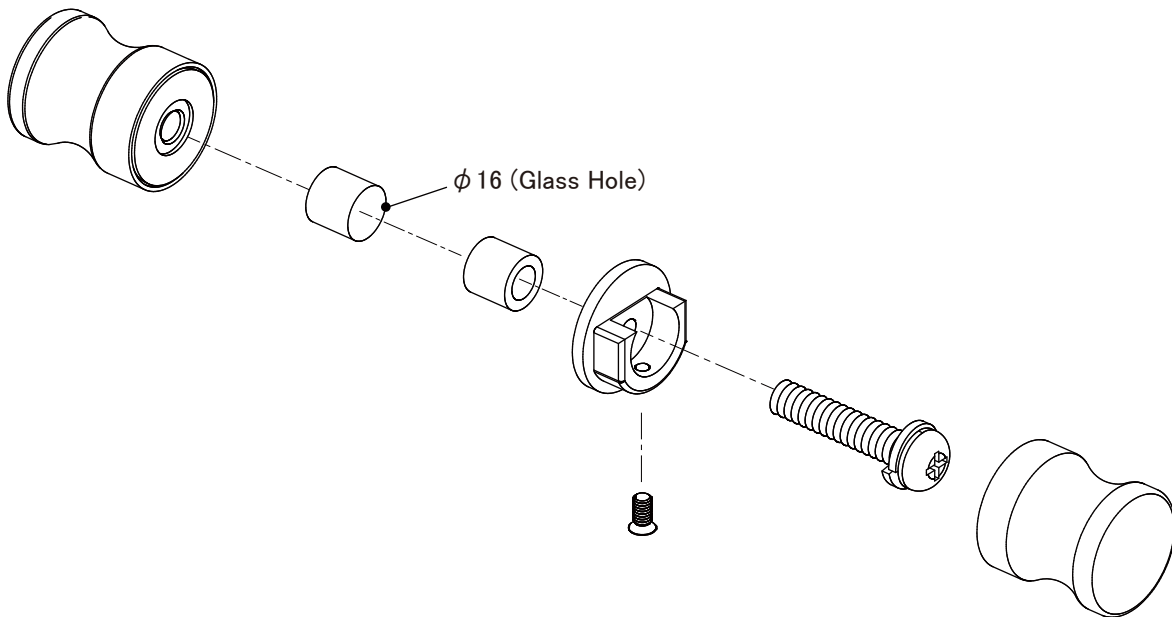

## Package Contents

Sanitary Handle x1

Tube x1

Installation Instruction x1

Safety Warning x1

## Product Specification

Type: Sanitary Handle  
Product ID: SH-025\_5  
Material: Stainless  
Product Dimension: 30x75x30mm  
Load Capacity: 588N (60kgf)