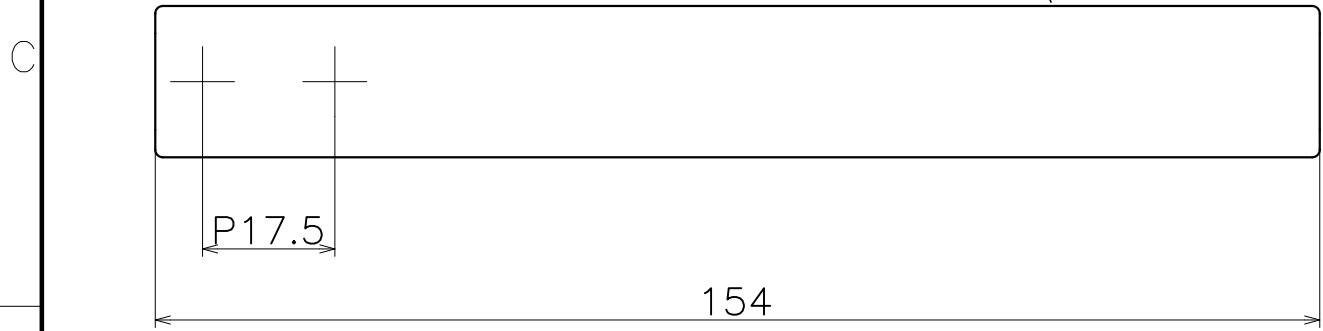

SE-233-X

Finish	Code
Mirror	SE-233-XP
Brushed	SE-233-XT
Lumi Gold	SE-233-P01
Lumi Rose Gold	SE-233-P02
Lumi Champagne	SE-233-P05
Lumi Black	SE-233-P07

Material: Stainless Steel
Finish: Various Finishes

Product name	Name	Code
ペーパーホルダー	-	表参照
Paper Holder	-	Ver01
KAWAJUN 河渾株式会社	Dim	Geo
	s= 1:1	外形図