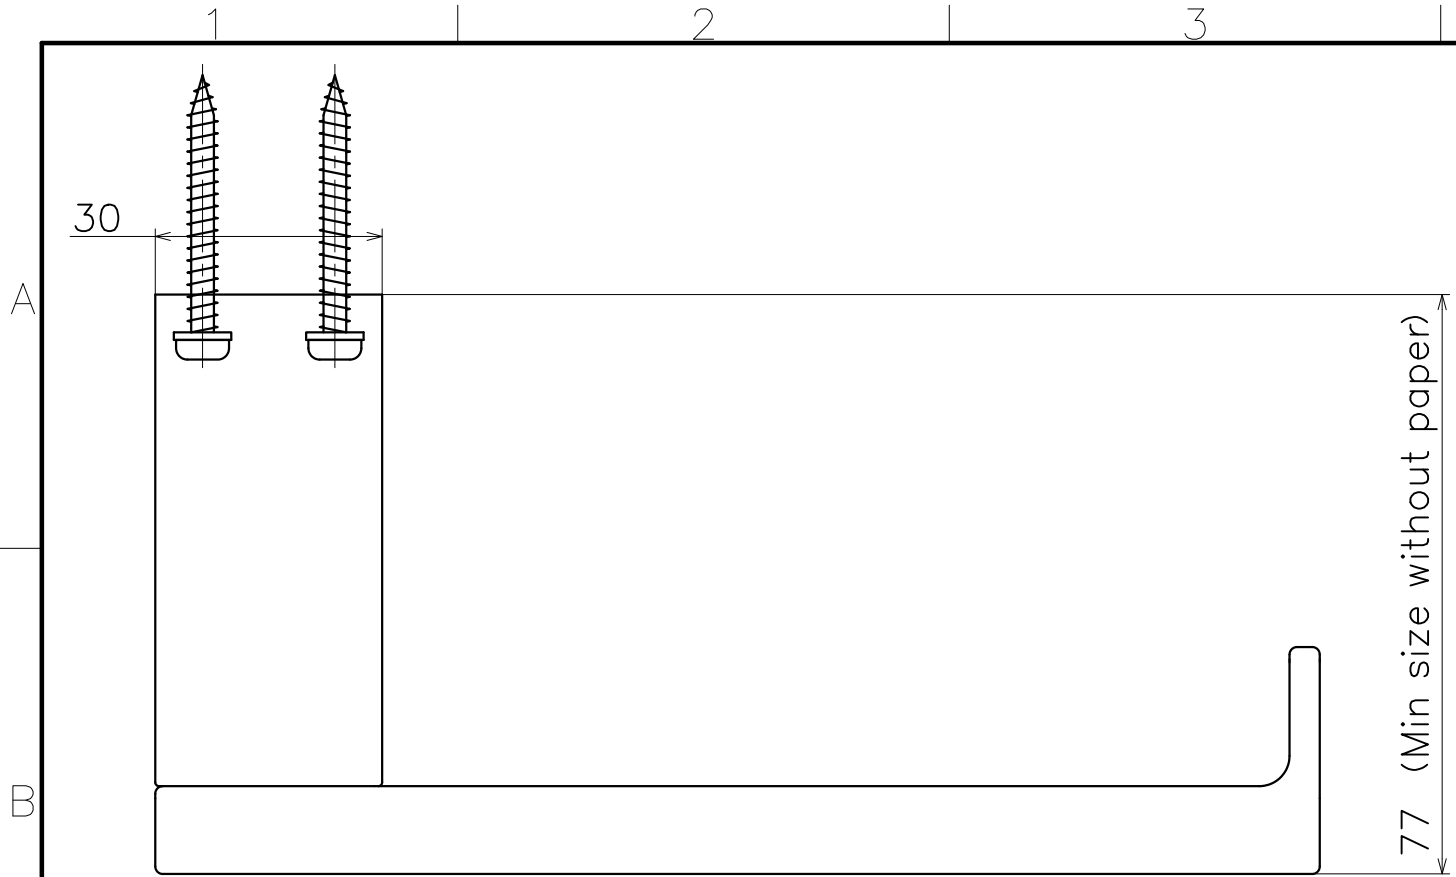

SE-233-X

Finish	Code
Mirror	SE-233-XP
Brushed	SE-233-XT
Lumi Gold	SE-233-P01
Lumi Rose Gold	SE-233-P02
Lumi Champagne	SE-233-P05
Lumi Black	SE-233-P07

Material: Stainless Steel
Finish: Various Finishes

Product name	Name	Code
ペーパーホルダー	-	表参照
Paper Holder	-	Ver01
KAWAJUN 河渾株式会社	Dim	Geo
	s= 1:1	外形図