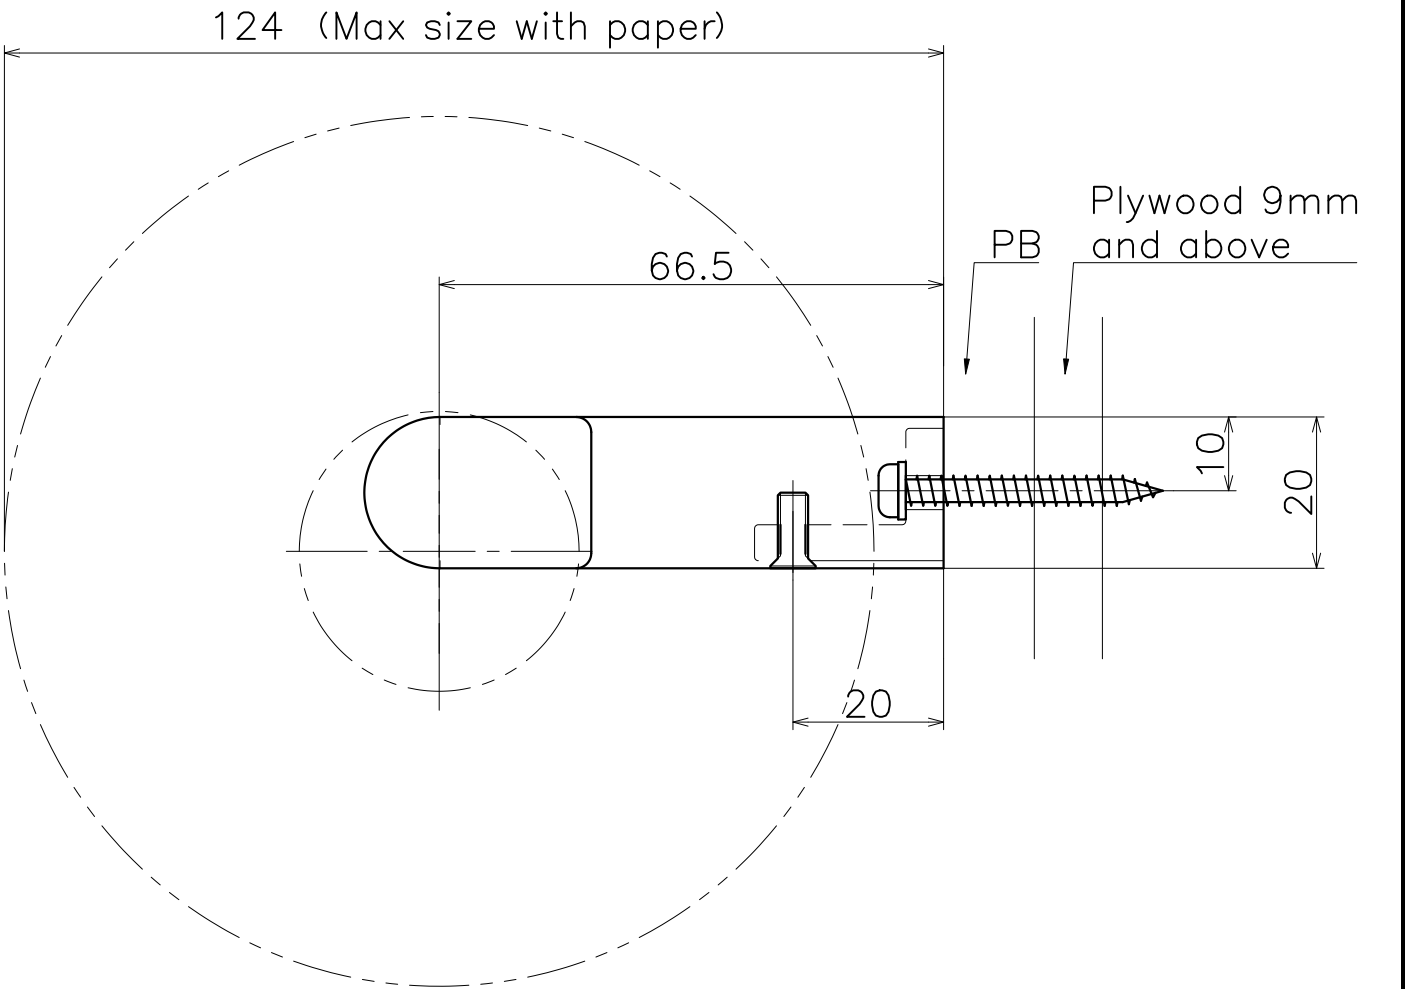

SE-233-X

Finish	Code
Mirror	SE-233-XP
Brushed	SE-233-XT
Lumi Gold	SE-233-P01
Lumi Rose Gold	SE-233-P02
Lumi Champagne	SE-233-P05
Lumi Black	SE-233-P07

Material: Stainless Steel
Finish: Various Finishes

Product name	Name	Code
ペーパーホルダー	-	表参照
Paper Holder	-	Ver01
KAWAJUN 河渾株式会社	Dim	Geo
	s= 1:1	外形図