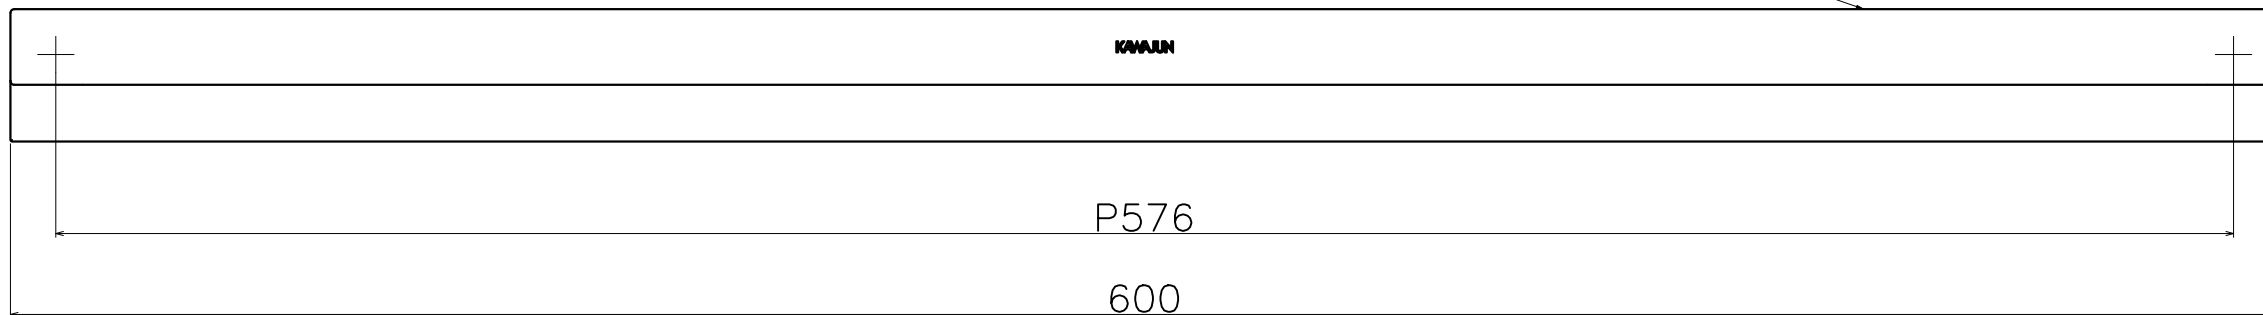

Ver	Date	Engineering change notice	Dwg	App
1	0000/00/00	新規出図	KAWAJUN	KAWAJUN

Material: Stainless Steel
Finish: Various Finishes

SE-229-X

Finish	Code
Mirror	SE-229-XP
Brushed	SE-229-XT
Lumi Gold	SE-229-P01
Lumi Rose Gold	SE-229-P02
Lumi Champagne	SE-229-P05
Lumi Black	SE-229-P07

Product name	Name	Code
タオルシェルフ	-	表参照
Towel Shelf	-	Ver01
KAWAJUN 河渚株式会社	Dim	Geo
	s= 1:2	外形図

A3