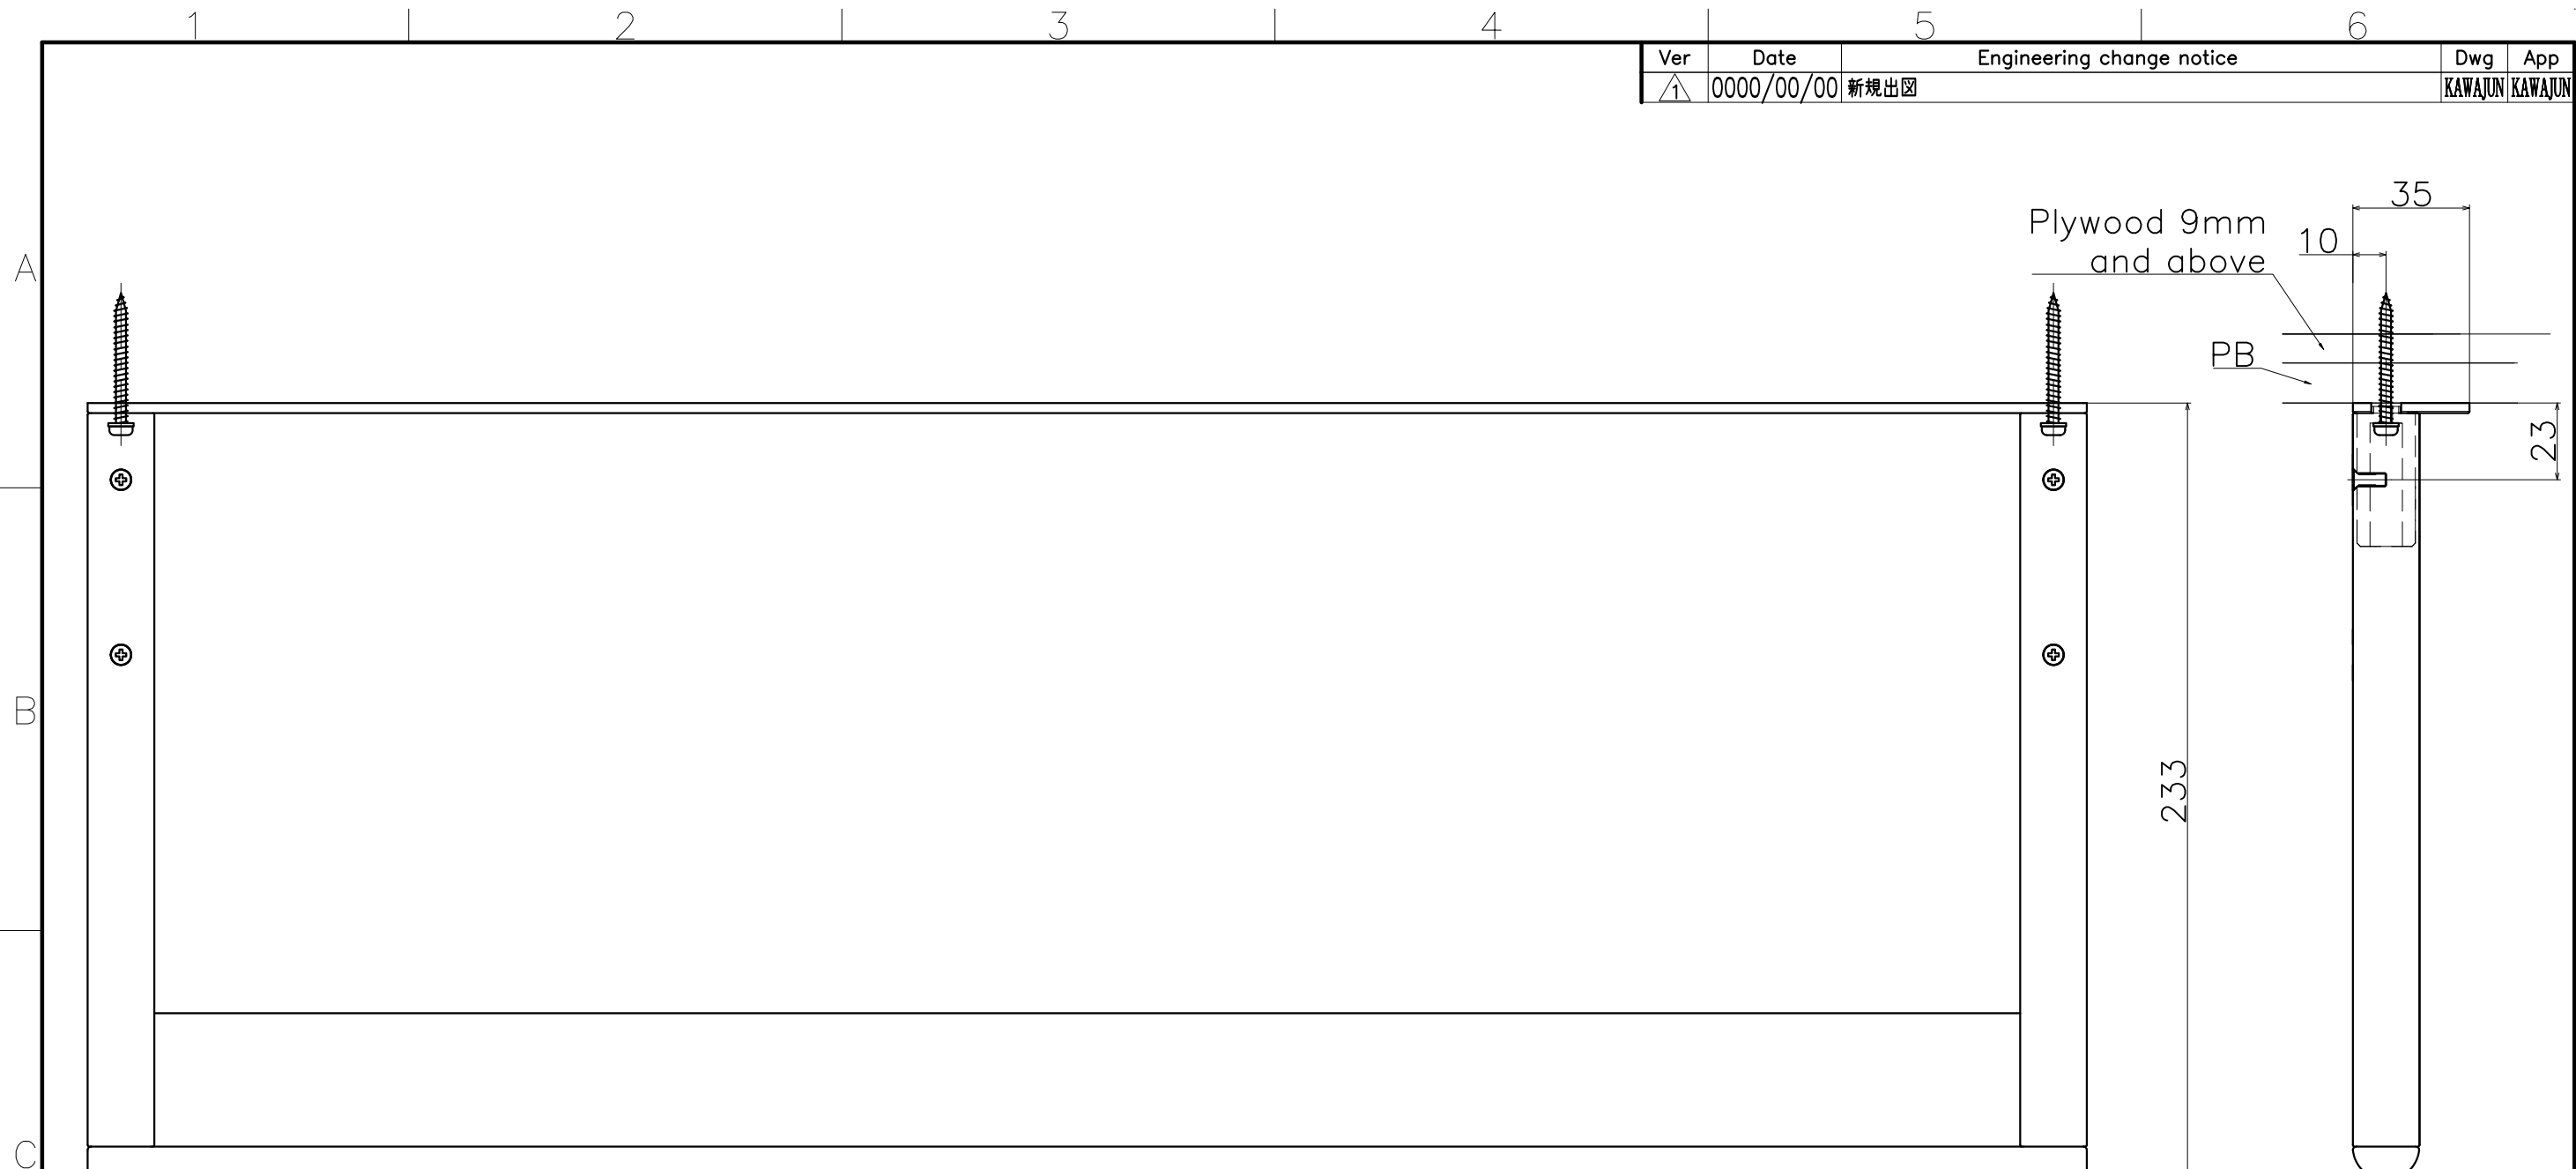

Ver	Date	Engineering change notice	Dwg	App
1	0000/00/00	新規出図	KAWAJUN	KAWAJUN

Material: Stainless Steel
Finish: Various Finishes

SE-229-X

Finish	Code
Mirror	SE-229-XP
Brushed	SE-229-XT
Lumi Gold	SE-229-P01
Lumi Rose Gold	SE-229-P02
Lumi Champagne	SE-229-P05
Lumi Black	SE-229-P07

Product name	Name	Code
タオルシェルフ	-	表参照
Towel Shelf	-	Ver01
KAWAJUN 河渚株式会社	Dim	Geo
	s= 1:2	外形図

A3