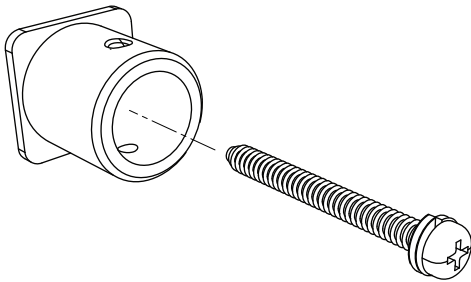

Hook x1

Installation Screw

Installation Instruction x1

Safety Warning x1

Installation Procedure

1

2

3

Product Specification

Type: Hook
Product ID: SE-045
Material: Stainless
Product Dimension: 25x65x55.5mm
Load Capacity: 98N (10kg)