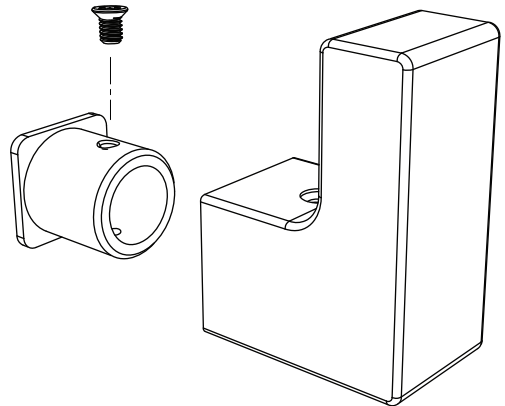

Hook x1

Installation Screw

Installation Instruction x1

Safety Warning x1

Installation Procedure

1

2

3

Product Specification

Type: Hook
Product ID: SE-045
Material: Stainless
Product Dimension: 25x65x55.5mm
Load Capacity: 98N (10kg)