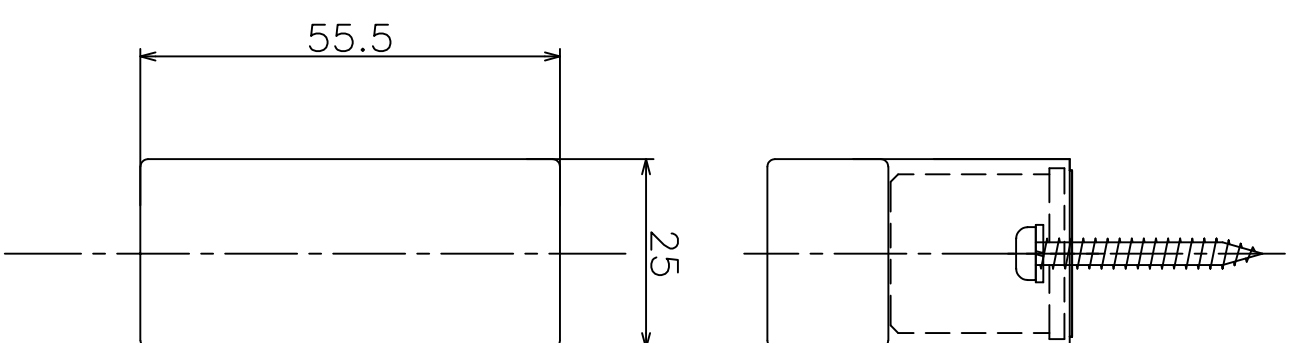

SE-045-X

表面处理	コード
Mirror	SE-045-XP
Brushed	SE-045-XI
Lumi Gold	SE-045-P01
Lumi Rose Gold	SE-045-P02
Lumi Champagne Gold	SE-045-P05
Lumi Black	SE-045-P07

Material: Stainless Steel
Finish: Various Finish