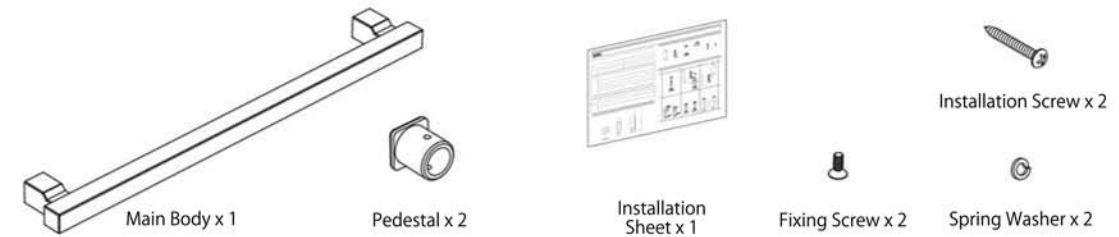

Product Specification

Type	Towel Rail
Product Code	SC-731
Material	Aluminium
Product Dimension	500 x 64.5 x 25mm
Load Capacity	49N (5kgf)

Package Contents

Installation Procedure

Installation Procedure

1. Install Pedestals to wall using the provided Spring Washers and Installation Screws.
2. Install Main Body onto Pedestals.
3. Secure item by screwing Fixing Screws into Main Body.
4. Check product after installation to ensure it has been installed properly.