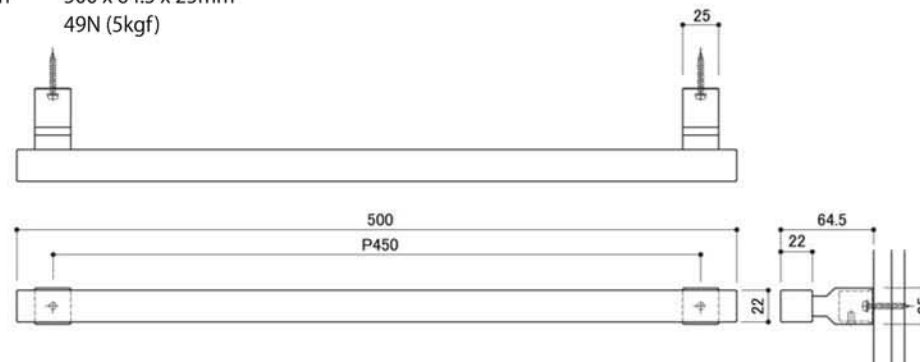

Product Specification

Type	Towel Rail
Product Code	SC-731
Material	Aluminium
Product Dimension	500 x 64.5 x 25mm
Load Capacity	49N (5kgf)

Package Contents

Installation Procedure

Installation Procedure

1. Install Pedestals to wall using the provided Spring Washers and Installation Screws.
2. Install Main Body onto Pedestals.
3. Secure item by screwing Fixing Screws into Main Body.
4. Check product after installation to ensure it has been installed properly.