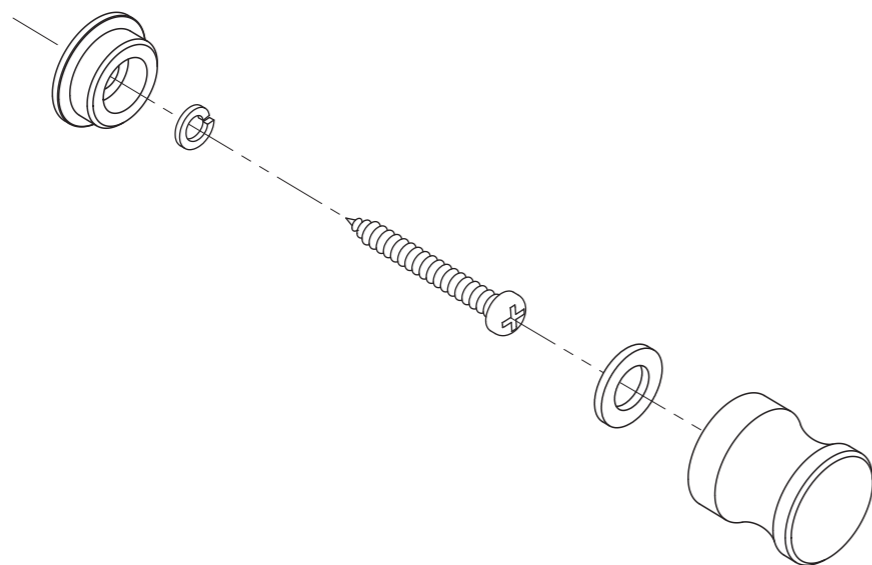

# SC-725 (Robe Hook)

Package Contents/配件表 (安装前请务必先确认配件种类及数量) /同梱部品(必ずご確認ください)

Body x1

Connector x1

Installation Instruction x1

Installation Screw x1

Spring Washer x1

## Product Specification/产品规格/製品仕様

Type/类型/タイプ	Robe Hook
Code/品号/品番	SC-725
Material/材质/材質	Aluminium
Dimension/产品尺寸/寸法	φ30x35mm
Load Capacity/承重/耐荷重	98N (10kgf)

Sanitary Safety Warning