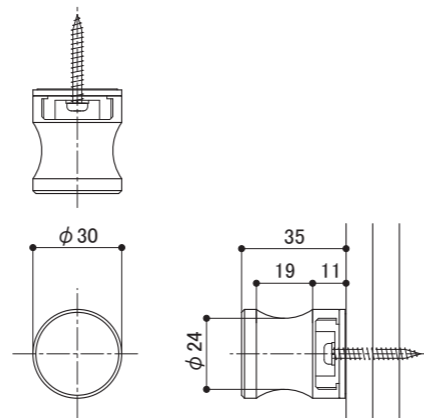

# SC-725 (Robe Hook)

Package Contents/配件表 (安装前请务必先确认配件种类及数量) /同梱部品(必ずご確認ください)

Body x1

Connector x1

Installation Instruction x1

Installation Screw x1

Spring Washer x1

## Product Specification/产品规格/製品仕様

Type/类型/タイプ	Robe Hook
Code/品号/品番	SC-725
Material/材质/材質	Aluminium
Dimension/产品尺寸/寸法	φ30x35mm
Load Capacity/承重/耐荷重	98N (10kgf)

Sanitary Safety Warning