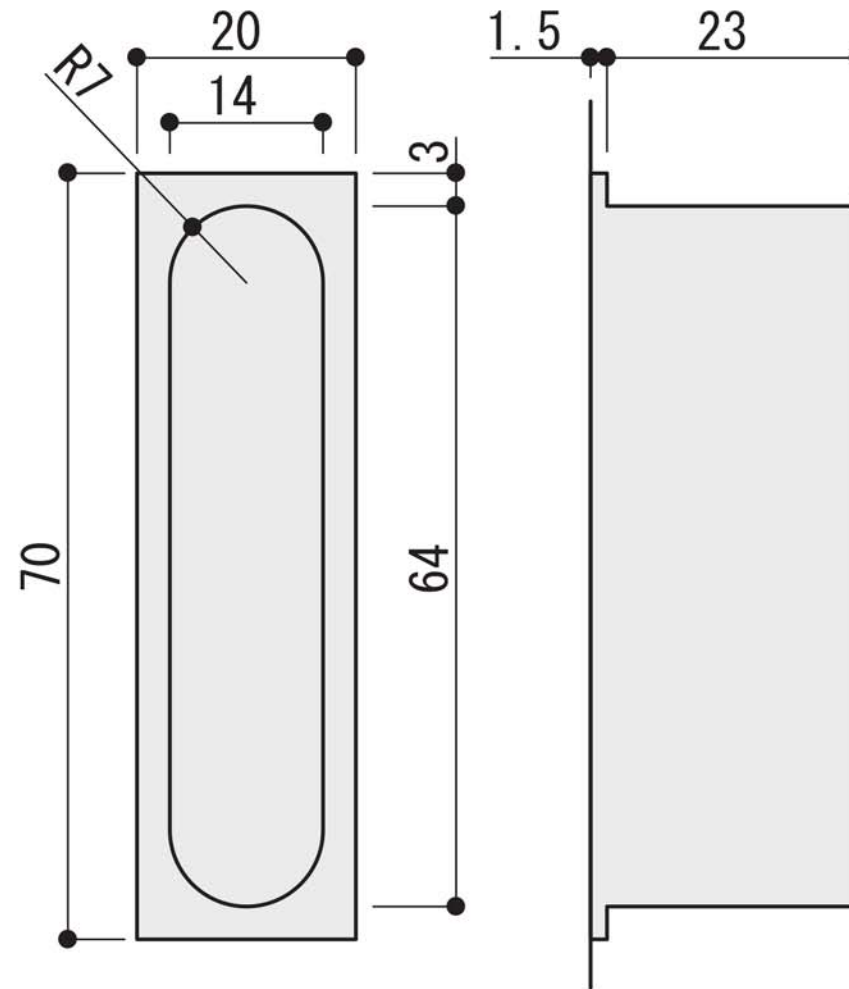

Recessed Handle Installation Instruction Sheet

PC-423

* Please be sure to read before installing product.

* Do not dispose the installation sheet after installation, instead please pass it to the product user.

PC-423 Notch Dimension

⚠ Caution: About installation

* Product will be loose if installed in a notch that is bigger than what is stated.
** Do not install product onto a hollow door.

* Although this is the recommended dimension, do note that adjustments may be needed depending on the material of the door.