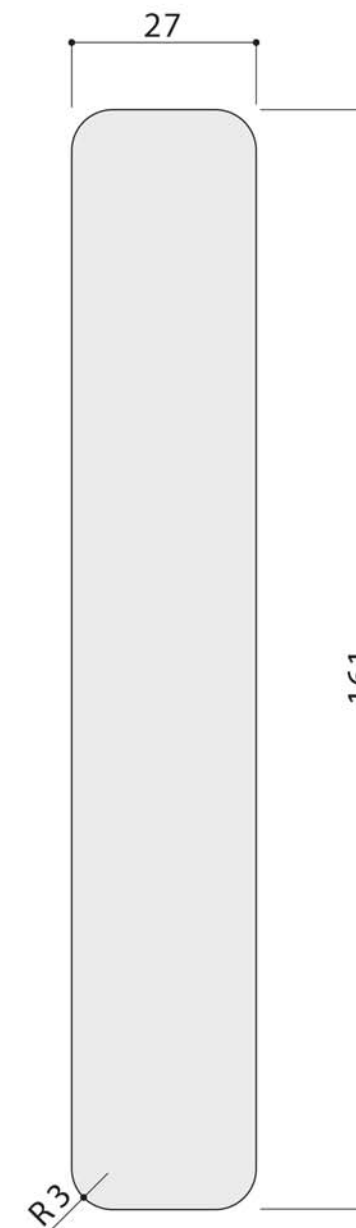

Recessed Handle Installation Instruction Sheet

PC-386

* Please be sure to read before installing product.

* Do not dispose the installation sheet after installation, instead please pass it to the product user.

PC-386 Notch Dimension

Caution: About installation

* Product will be loose if installed in a notch that is bigger than what is stated.

** Do not install product onto a hollow door.

* Although this is the recommended dimension, do note that adjustments may be needed depending on the material of the door.

* After installation, please check to ensure product has been installed securely.

KAWAJUN
www.kawajun.co.jp

NO. 002