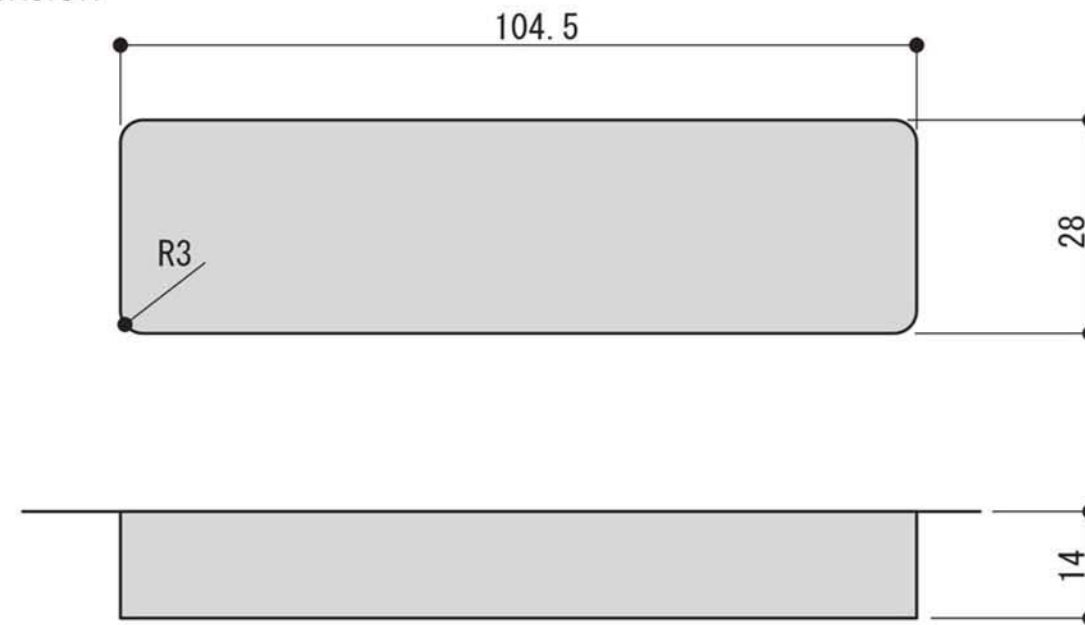

Recessed Handle Installation Instruction Sheet

## PC-366 Notch Dimension