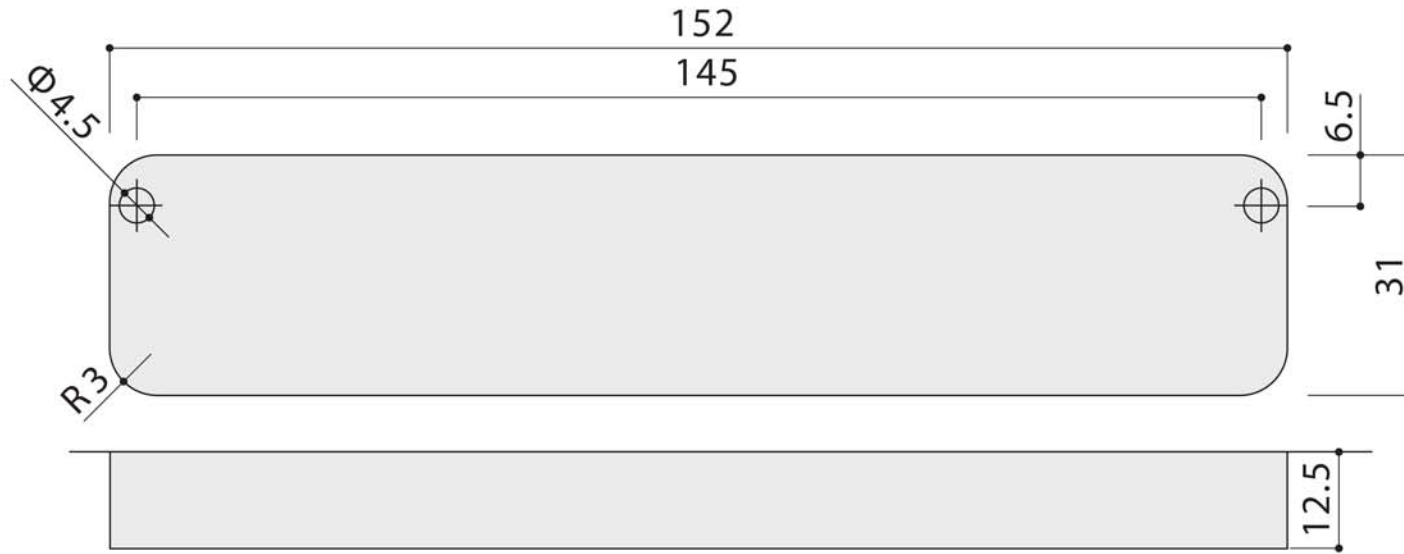

Recessed Handle Installation Instruction Sheet

# PC-143 / 143L

\* Please be sure to read before installing product.

\* Do not dispose the installation sheet after installation, instead please pass it to the product user.

PC-143L Notch Dimension

PC-143 Notch Dimension

**⚠ Caution: About installation**

\* Product will be loose if installed in a notch that is bigger than what is stated.  
\*\* Do not install product onto a hollow door.

\* Although this is the recommended dimension, do note that adjustment may be needed depending on the material of the door.