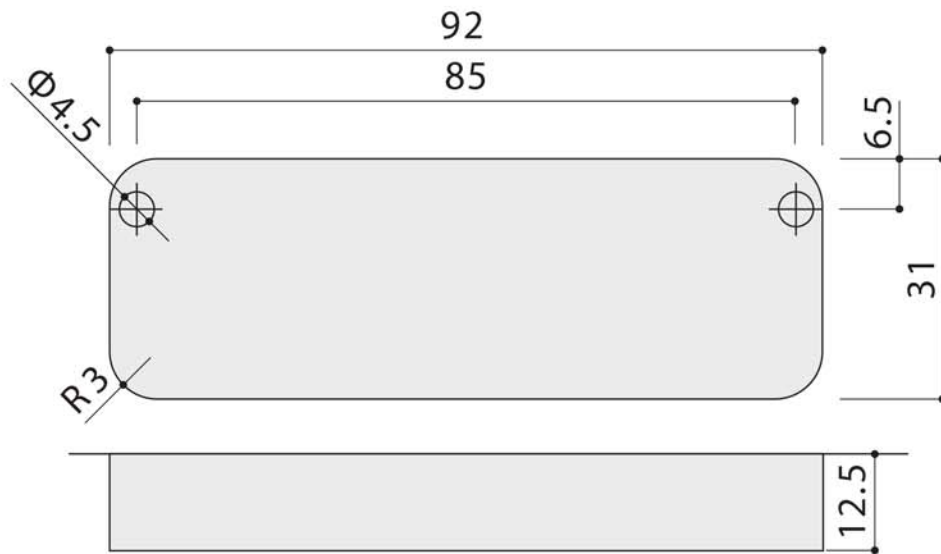

# PC-143 / 143L

\* Please be sure to read before installing product.

\* Do not dispose the installation sheet after installation, instead please pass it to the product user.

PC-143L Notch Dimension

PC-143 Notch Dimension

**⚠ Caution: About installation**

\* Product will be loose if installed in a notch that is bigger than what is stated.  
\*\* Do not install product onto a hollow door.

\* Although this is the recommended dimension, do note that adjustment may be needed depending on the material of the door.