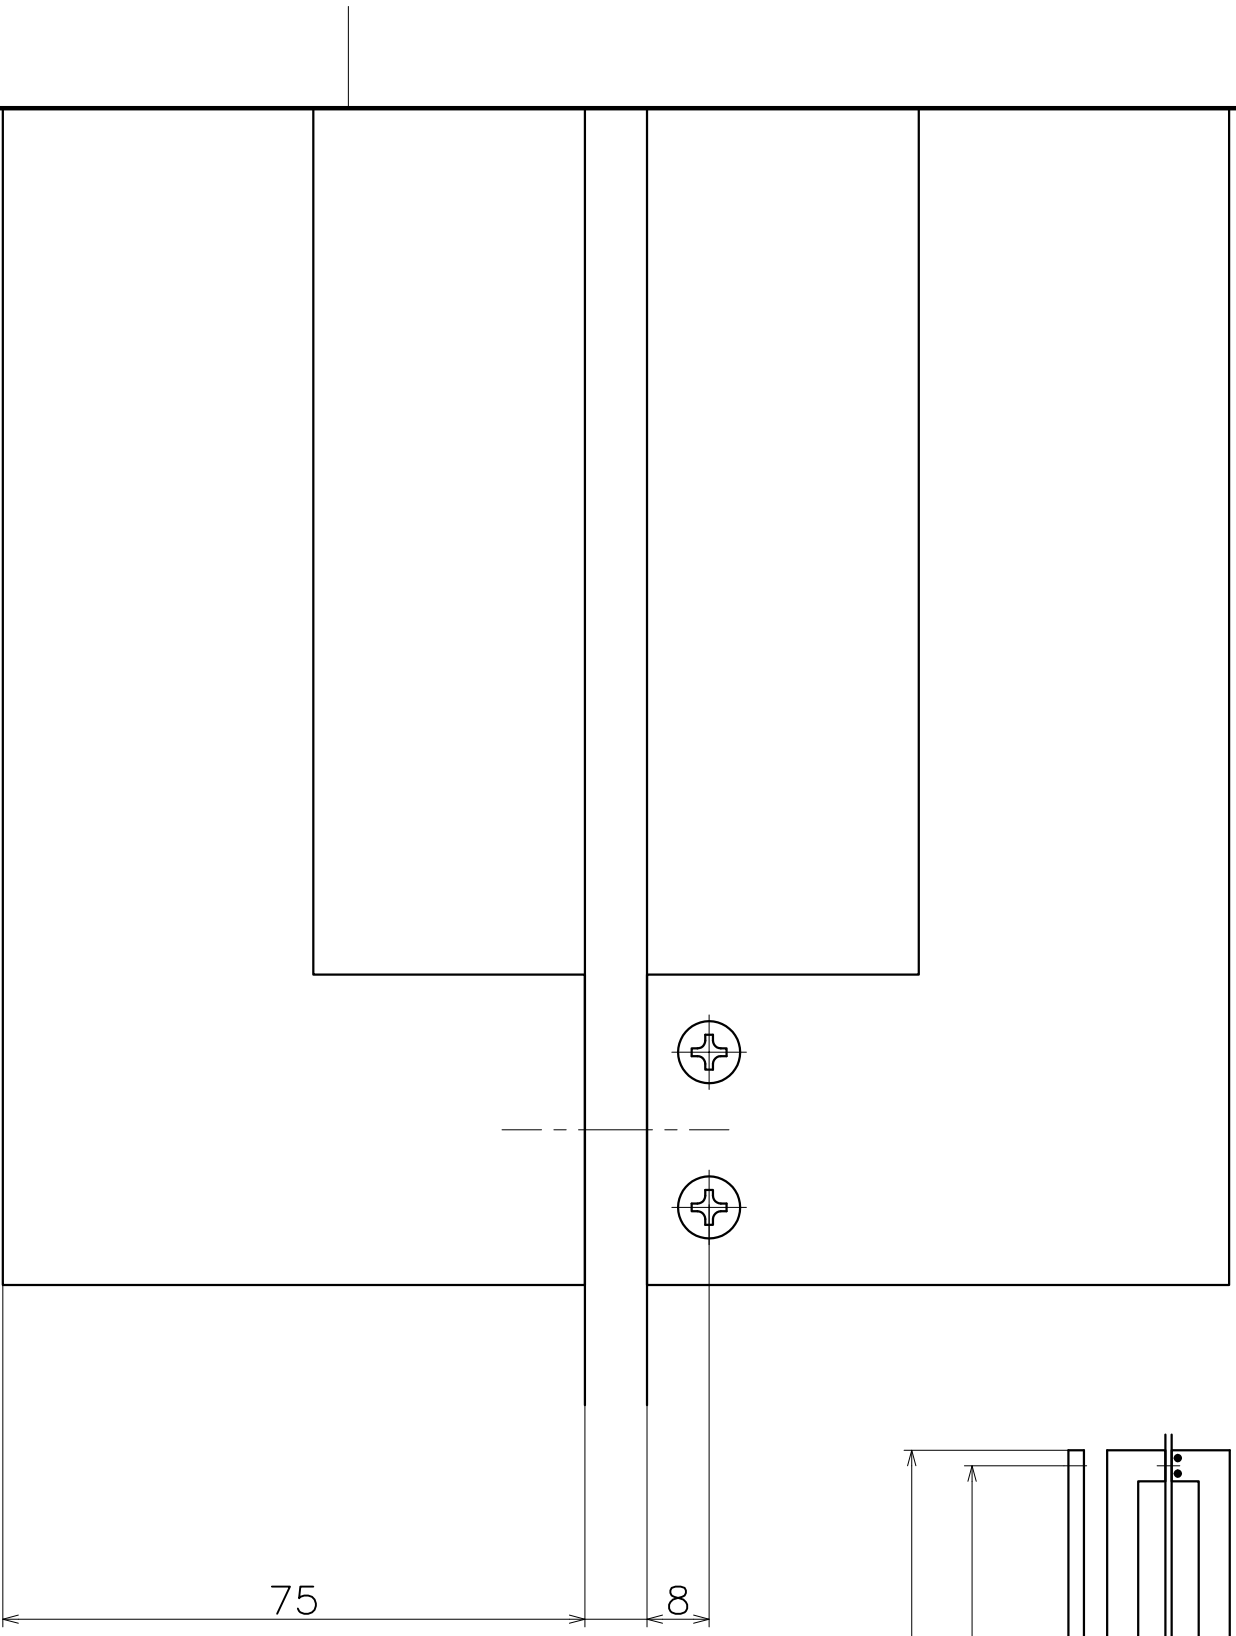

(S=1:10)

DA-152-XX-2000

| Finish: Leg | Finish: Grip | Code |
|---------------|---------------|----------------|
| Brass Brushed | Blasted Black | DA-152-HK-2000 |
| etc | etc | etc |

Material: Gum
Finish: Black

Wooden Door t45~50mm Hole Size ϕ 8
Glass Door t8~12mm Hole Size ϕ 12