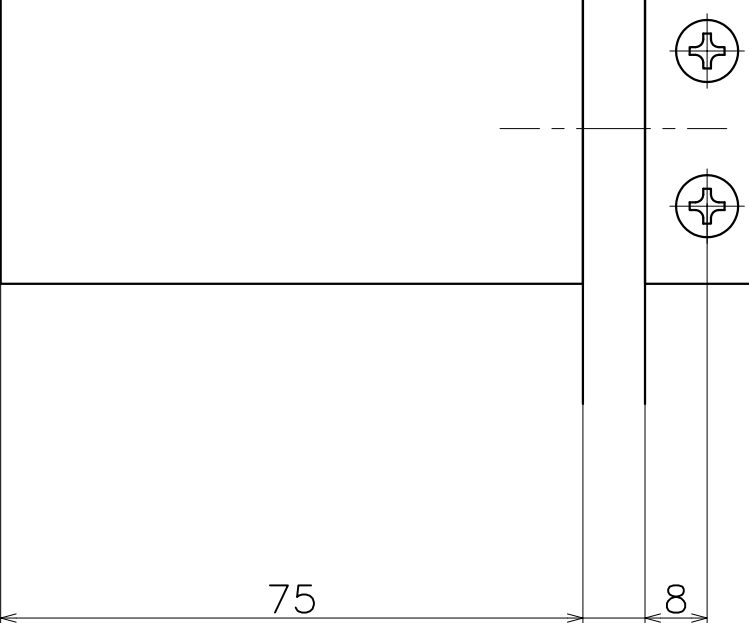

(S=1:6)

Material : Gum
Finish : Black

Finish: Leg	Finish: Grip	Code
Dark Bronze	J-Wood Scotch	DA-151-4QJ2-1200
Dark Bronze	J-Wood Brown	DA-151-4QJ3-1200
Dark Bronze	J-Wood Black	DA-151-4QJ4-1200
Dark Bronze	Black Leather	DA-151-4Q7-1200
Dark Bronze	Dark Brown Leather	DA-151-4Q8-1200
Dark Bronze	Beige Leather	DA-151-4Q9-1200

DA-151-4QX-1200

Wooden Door t35~45mm Hole Size ϕ 8
Glass Door t8~12mm Hole Size ϕ 12