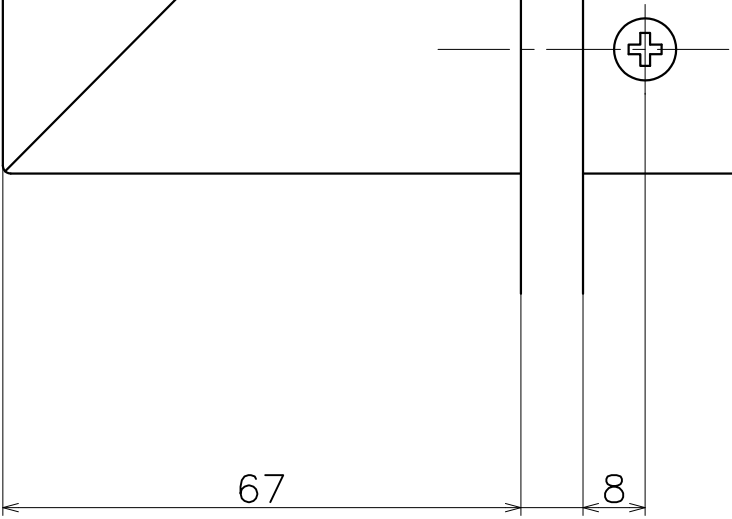

(S=1:10)

Finish: Leg	Finish: Grip	Code
Mirror	Blasted Black	DA-142-PK-2000
Mirror	Dark Bronze	DA-142-P4Q-2000
Mirror	J-Wood Scotch	DA-142-PJ2-2000
Mirror	J-Wood Brown	DA-142-PJ3-2000
Mirror	J-Wood Black	DA-142-PJ4-2000
Mirror	Black Leather	DA-142-P7-2000
Mirror	Dark Brown Leather	DA-142-P8-2000
Mirror	Beige Leather	DA-142-P9-2000

DA-142-PX-2000

Material: Gum
Finish: Black

Wooden Door t35~50mm Hole Size ϕ 10
Glass Door t8~12mm Hole Size ϕ 16