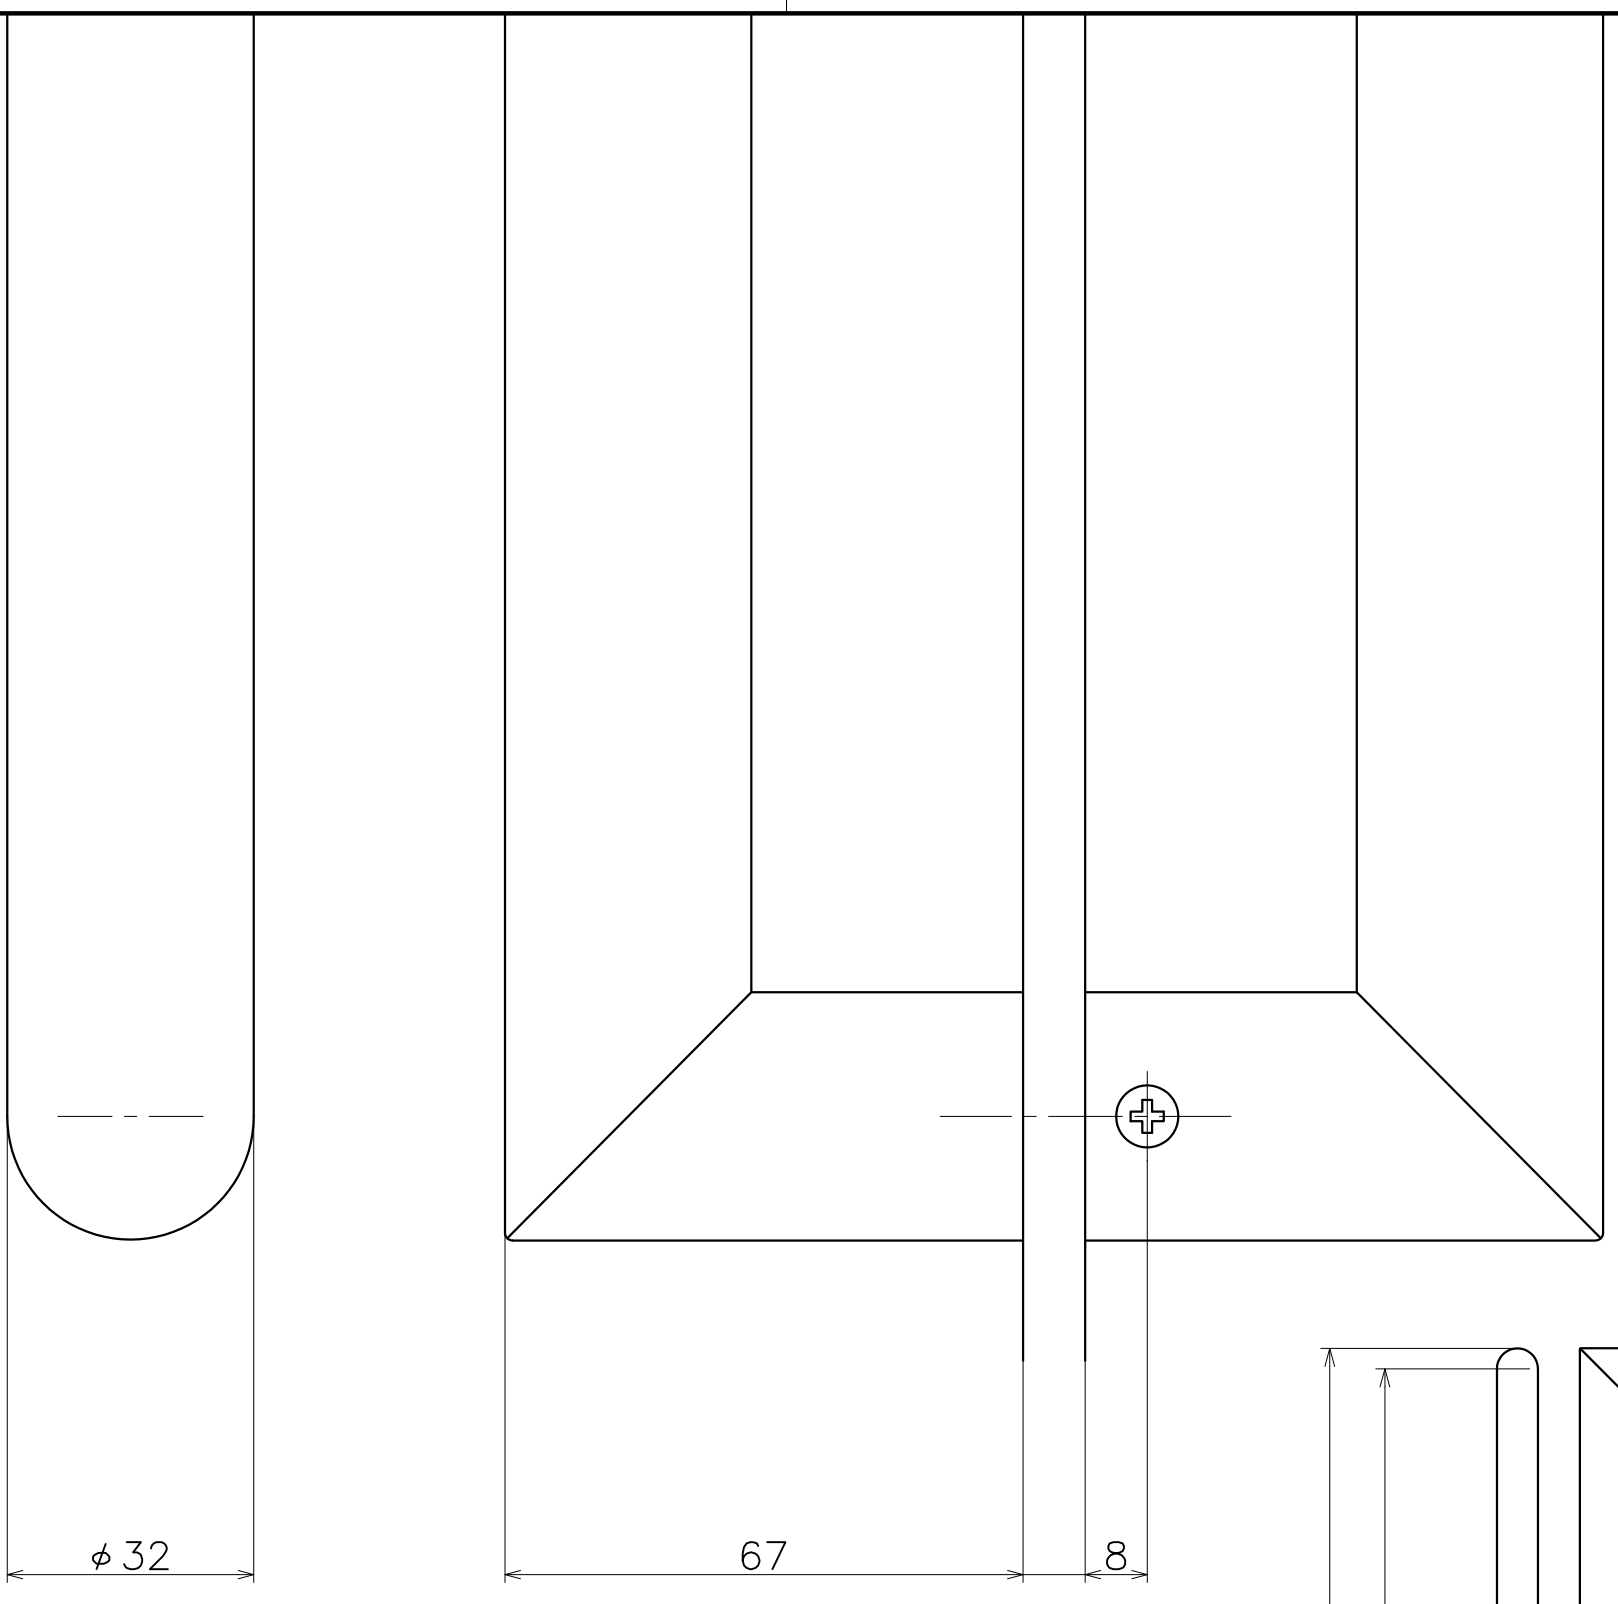

(S=1:6)

DA-141-TX-1200

Finish: Leg	Finish: Grip	Code
Brushed	Blasted Black	DA-141-TJ2-1200
Brushed	Dark Bronze	DA-141-TJ2-1200
Brushed	J-Wood Scotch	DA-141-TJ2-1200
Brushed	J-Wood Brown	DA-141-TJ3-1200
Brushed	J-Wood Black	DA-141-TJ4-1200
Brushed	Black Leather	DA-141-T7-1200
Brushed	Dark Brown leather	DA-141-T8-1200
Brushed	Beige leather	DA-141-T9-1200

Material: Gum
Finish: Black

Wooden Door t35~50mm Hole Size ϕ 10
Glass Door t8~12mm Hole Size ϕ 16