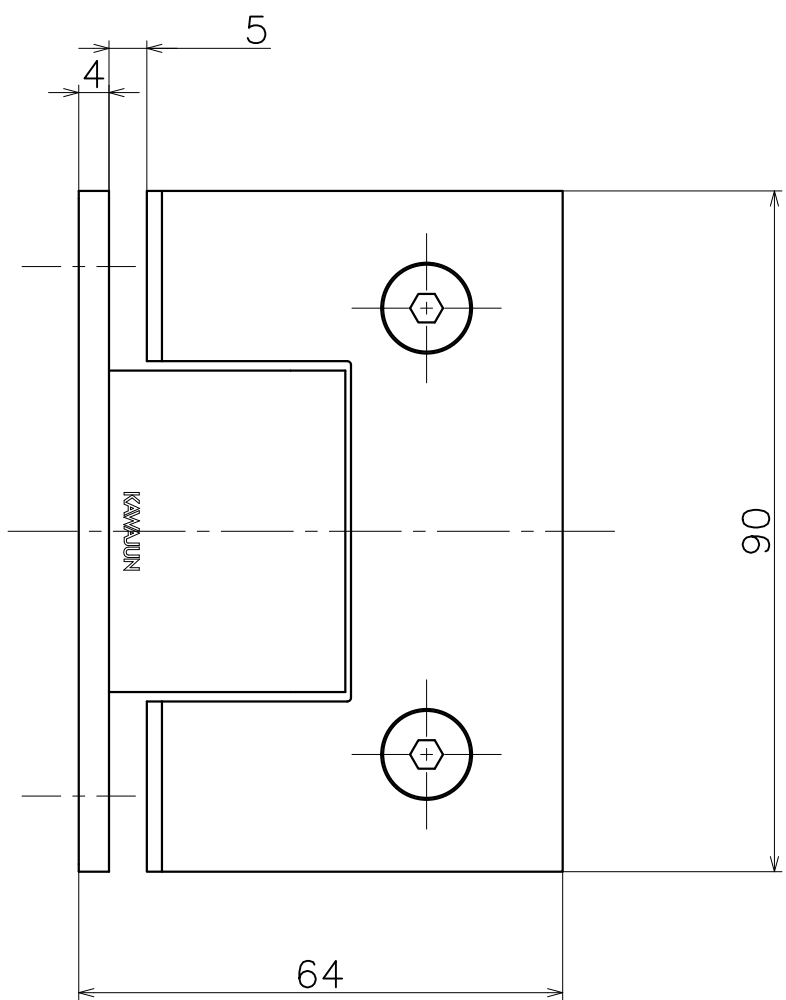

AC-060-X

Finish	Code
Mirror	AC-060-XP
Brushed	AC-060-XT
Lumi Gold	AC-060-P01
Lumi Rose Gold	AC-060-P02
Lumi Champagne Gold	AC-060-P05
Lumi Black	AC-060-P07
Black Paint	AC-060-108

Product name	Name	Code
ガラスヒンジ	-	Refer Table
Glass Hinges	-	Ver01
KAWAJUN 河渚株式会社	Dim	Geo
	s= 1:1	外形図