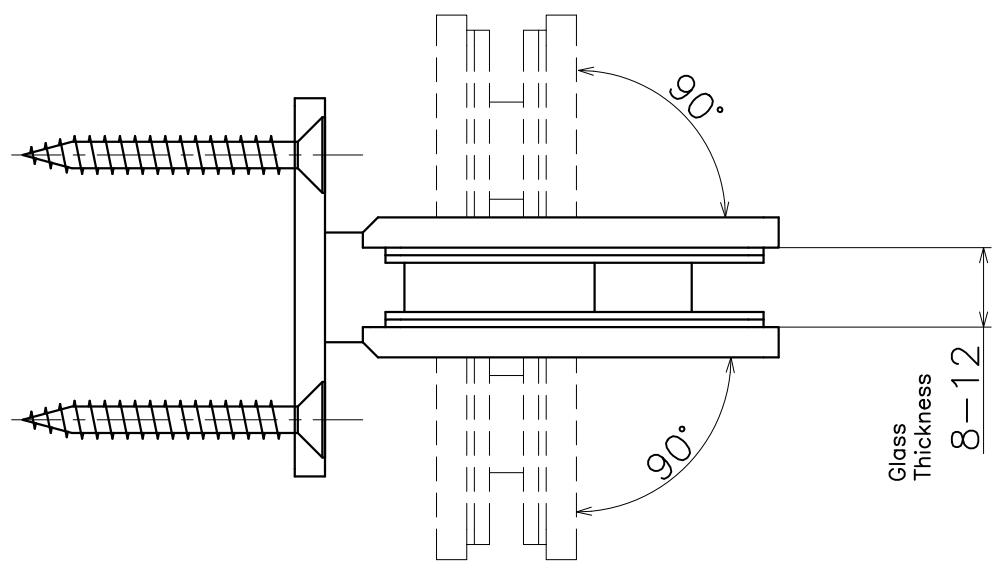

AC-060-X

Finish	Code
Mirror	AC-060-XP
Brushed	AC-060-XT
Lumi Gold	AC-060-P01
Lumi Rose Gold	AC-060-P02
Lumi Champagne Gold	AC-060-P05
Lumi Black	AC-060-P07
Black Paint	AC-060-108

Product name	Name	Code
ガラスヒンジ	-	Refer Table
Glass Hinges	-	Ver01
KAWAJUN 河渚株式会社	Dim	Geo
	s= 1:1	外形図