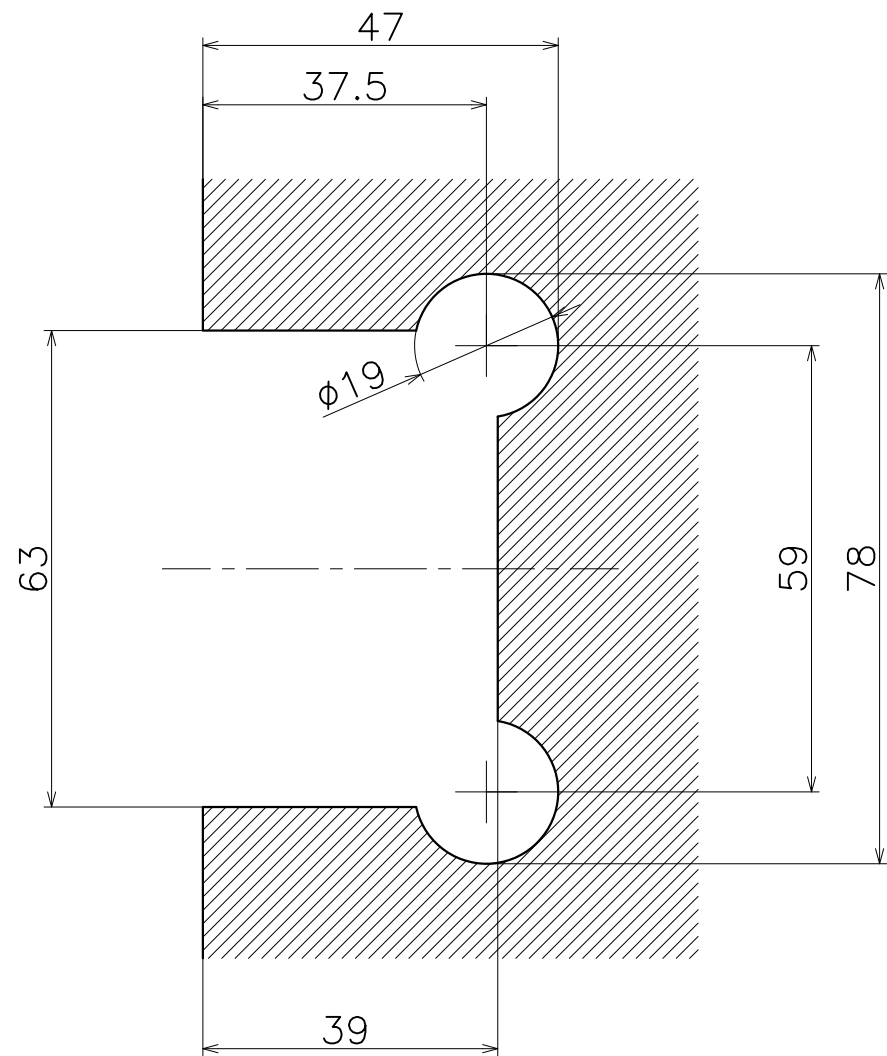

AC-060-X

Finish	Code
Mirror	AC-060-XP
Brushed	AC-060-XT
Lumi Gold	AC-060-P01
Lumi Rose Gold	AC-060-P02
Lumi Champagne Gold	AC-060-P05
Lumi Black	AC-060-P07
Black Paint	AC-060-108

Product name	Name	Code
ガラスヒンジ	-	Refer Table
Glass Hinges	-	Ver01
KAWAJUN 河渚株式会社	Dim	Geo
	s= 1:1	外形図