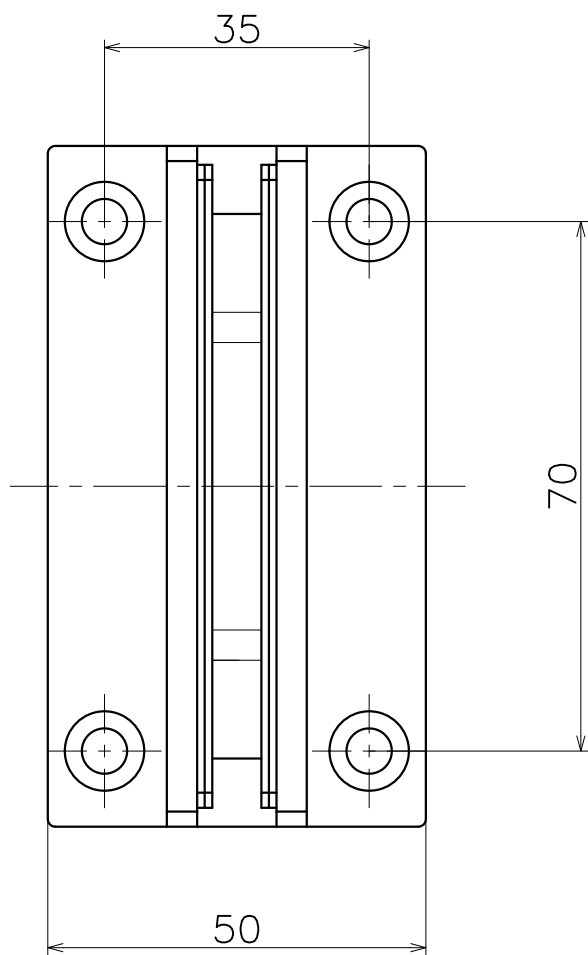

AC-060-X

Finish	Code
Mirror	AC-060-XP
Brushed	AC-060-XT
Lumi Gold	AC-060-P01
Lumi Rose Gold	AC-060-P02
Lumi Champagne Gold	AC-060-P05
Lumi Black	AC-060-P07
Black Paint	AC-060-108

Product name	Name	Code
ガラスヒンジ	-	Refer Table
Glass Hinges	-	Ver01
KAWAJUN 河渚株式会社	Dim	Geo
	s= 1:1	外形図