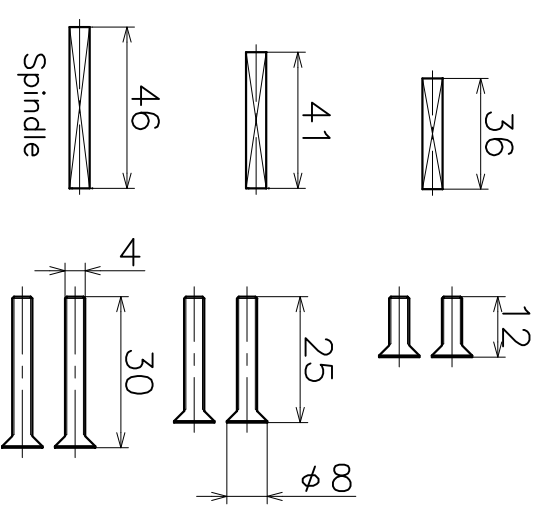

3-KZ-01-X

Material: Brass
Finish: Refer to table

Finish	Code
Chrome	3-KZ-01-XC
Satin Nickel	3-KZ-01-XN
Pearl Black	3-KZ-01-GQ

Product name		Name		Code	
商品名	河津株式会社	部品名/面名		-	
Product Name		Parts Name		Ver01	
KAWAJUN		Dim	Geo	S=	外形
				1:1	