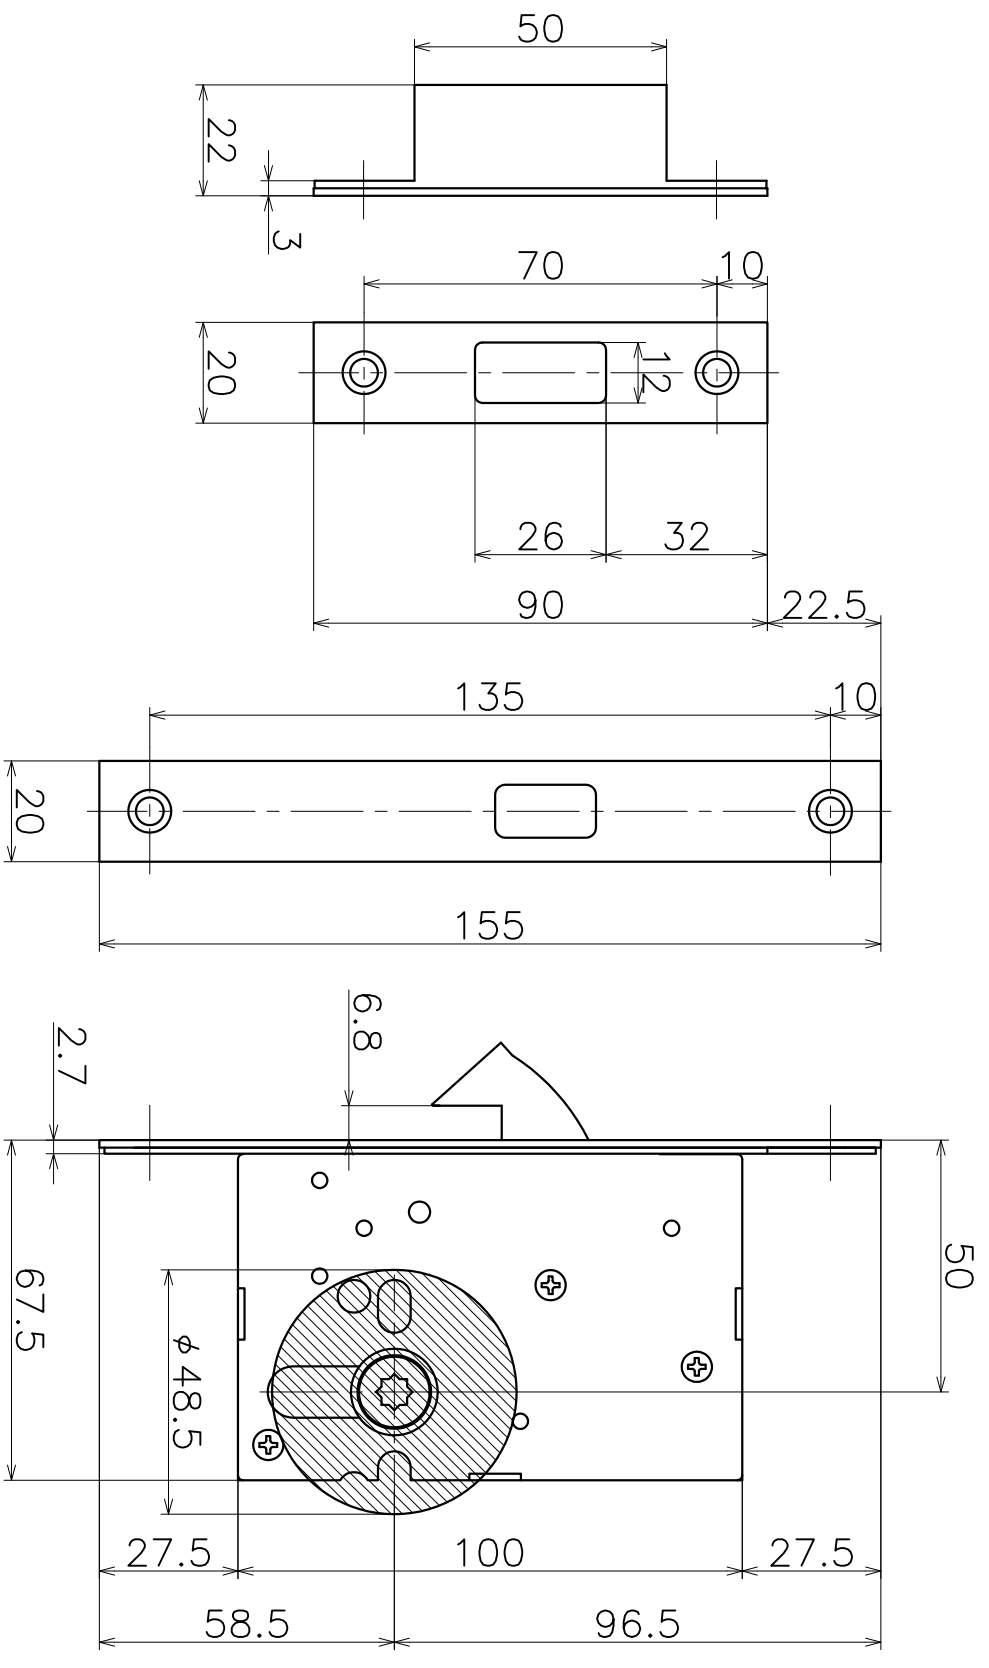

3-KZ-01-X

Material: Brass
Finish: Refer to table

Finish	Code
Chrome	3-KZ-01-XC
Satin Nickel	3-KZ-01-XN
Pearl Black	3-KZ-01-GQ

Product name		Name		Code	
商品名	河津株式会社	部品名/面名		-	
Product Name		Parts Name		Ver01	
KAWAJUN		Dim	Geo	S=	外形
				1:1	