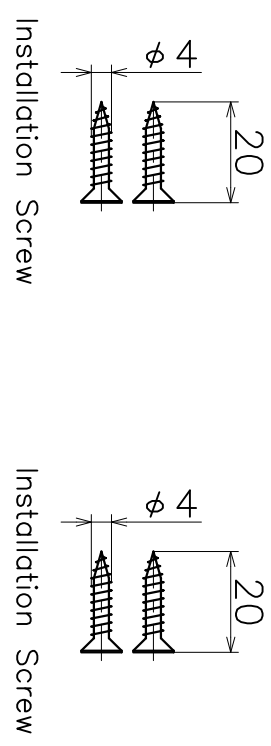

3-KZ-01-X

Material: Brass
Finish: Refer to table

Finish	Code
Chrome	3-KZ-01-XC
Satin Nickel	3-KZ-01-XN
Pearl Black	3-KZ-01-GQ

Product name		Name		Code	
商品名	河津株式会社	部品名/面名		-	
Product Name		Parts Name		Ver01	
KAWAJUN		Dim	Geo	S=	外形
				1:1	

Ver	Date	Engineering change notice	Dwg	App
A	2018/10/10	新規出図	KAWAJUN	KAWAJUN

A3 作成 [User1] 1 2 3 4 5 6