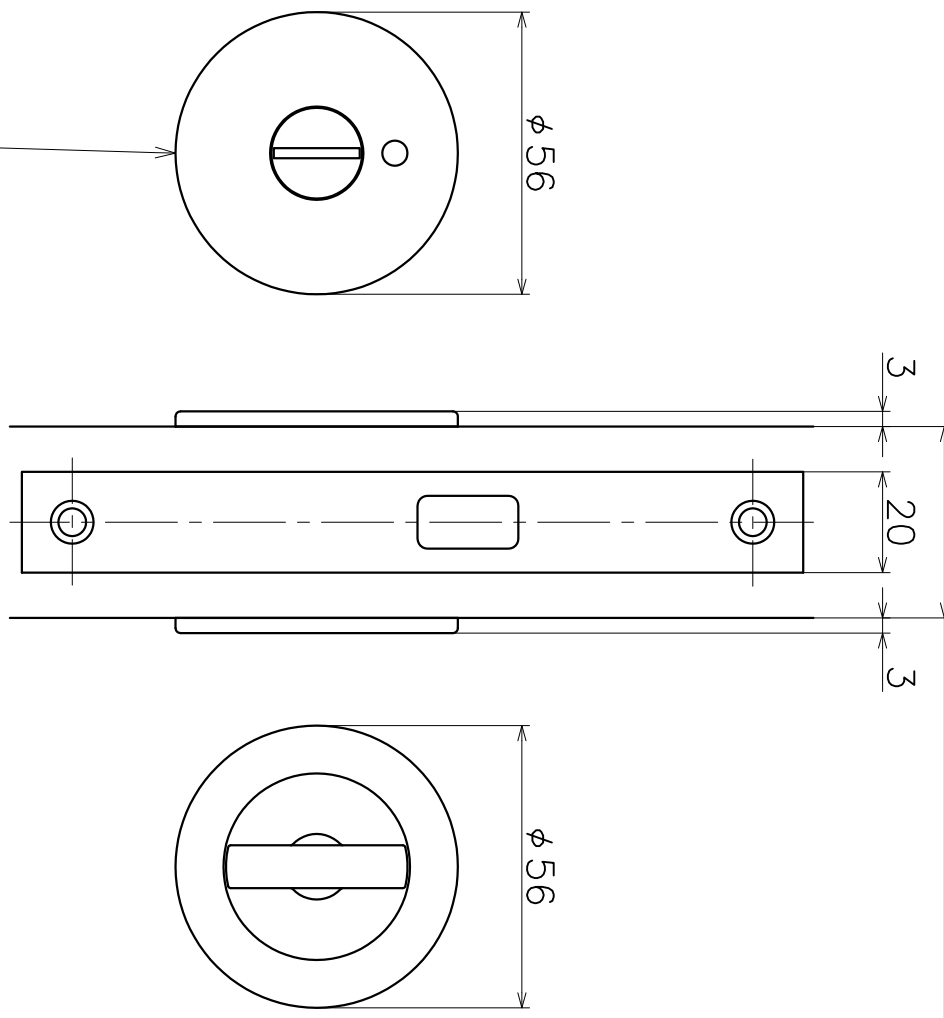

3-KZ-01-X

Material: Brass
Finish: Refer to table

Finish	Code
Chrome	3-KZ-01-XC
Satin Nickel	3-KZ-01-XN
Pearl Black	3-KZ-01-GQ

Product name		Name		Code	
商品名	河津株式会社	部品名/面名		-	
Product Name		Parts Name		Ver01	
KAWAJUN		Dim	Geo	S=	外形
				1:1	