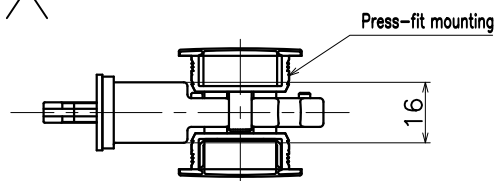

3-KV-01-X-1800-EX

Code	Aluminium rail finish	Key and end cap finish
3-KV-01-ZNN-1800-EX	Stain colour hairline	Satin Nickel
3-KV-01-4Q4Q-1800-EX	Dark Bronze	Dark Umber
3-KV-01-KGQ-1800-EX	Blasted Black	Pearl Black
3-KV-01-LQLQ-1800-EX	Shot Champagne Gold	Shot Champagne Gold
3-KV-01-3U4Q-1800-EX	Satin Bronze	Dark Umber

(S=1:10)

Product name		Name		Code	
鎌錠		-		-	
Sickle Lock		-		Ver01	
KAWAJUN 河淳株式会社		Dim	Geo	s= 1:2	外形図