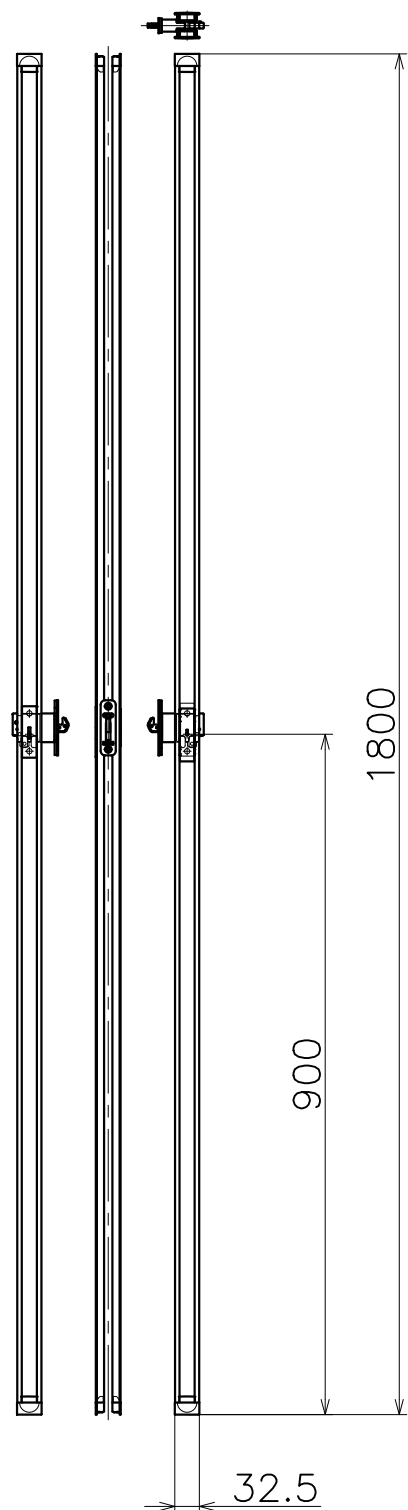

3-KV-01-X-1800-EX

Code	Aluminium rail finish	Key and end cap finish
3-KV-01-ZNN-1800-EX	Stain colour hairline	Satin Nickel
3-KV-01-4Q4Q-1800-EX	Dark Bronze	Dark Umber
3-KV-01-KGQ-1800-EX	Blasted Black	Pearl Black
3-KV-01-LQLQ-1800-EX	Shot Champagne Gold	Shot Champagne Gold
3-KV-01-3U4Q-1800-EX	Satin Bronze	Dark Umber

(S=1:10)

Product name		Name		Code	
鎌錠		-		-	
Sickle Lock		-		Ver01	
KAWAJUN 河淳株式会社		Dim	Geo	s= 1:2	外形図