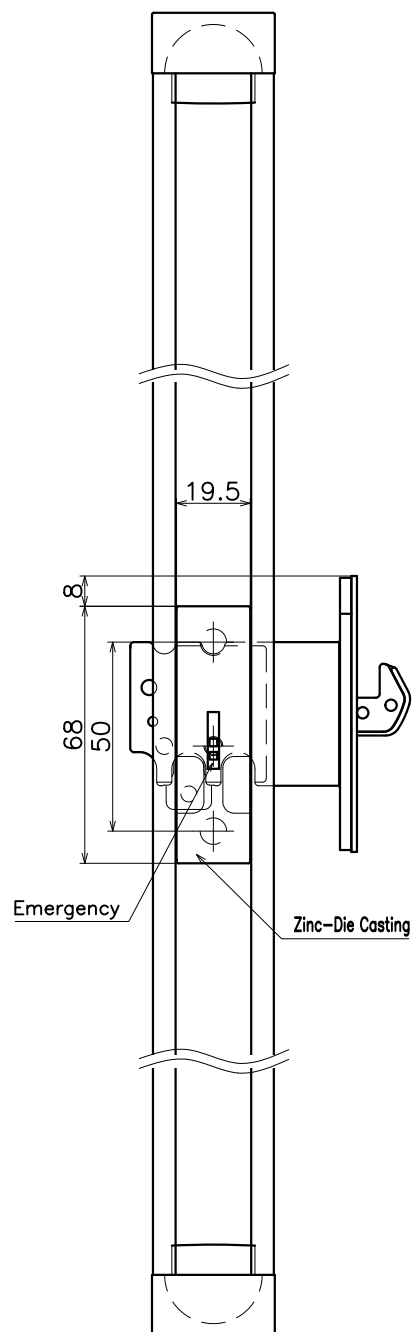

3-KV-01-X-1800-EX

Code	Aluminium rail finish	Key and end cap finish
3-KV-01-ZNN-1800-EX	Stain colour hairline	Satin Nickel
3-KV-01-4Q4Q-1800-EX	Dark Bronze	Dark Umber
3-KV-01-KGQ-1800-EX	Blasted Black	Pearl Black
3-KV-01-LQLQ-1800-EX	Shot Champagne Gold	Shot Champagne Gold
3-KV-01-3U4Q-1800-EX	Satin Bronze	Dark Umber

(S=1:10)

Product name		Name		Code	
鎌錠		-		-	
Sickle Lock		-		Ver01	
KAWAJUN 河淳株式会社		Dim	Geo	s= 1:2	外形図