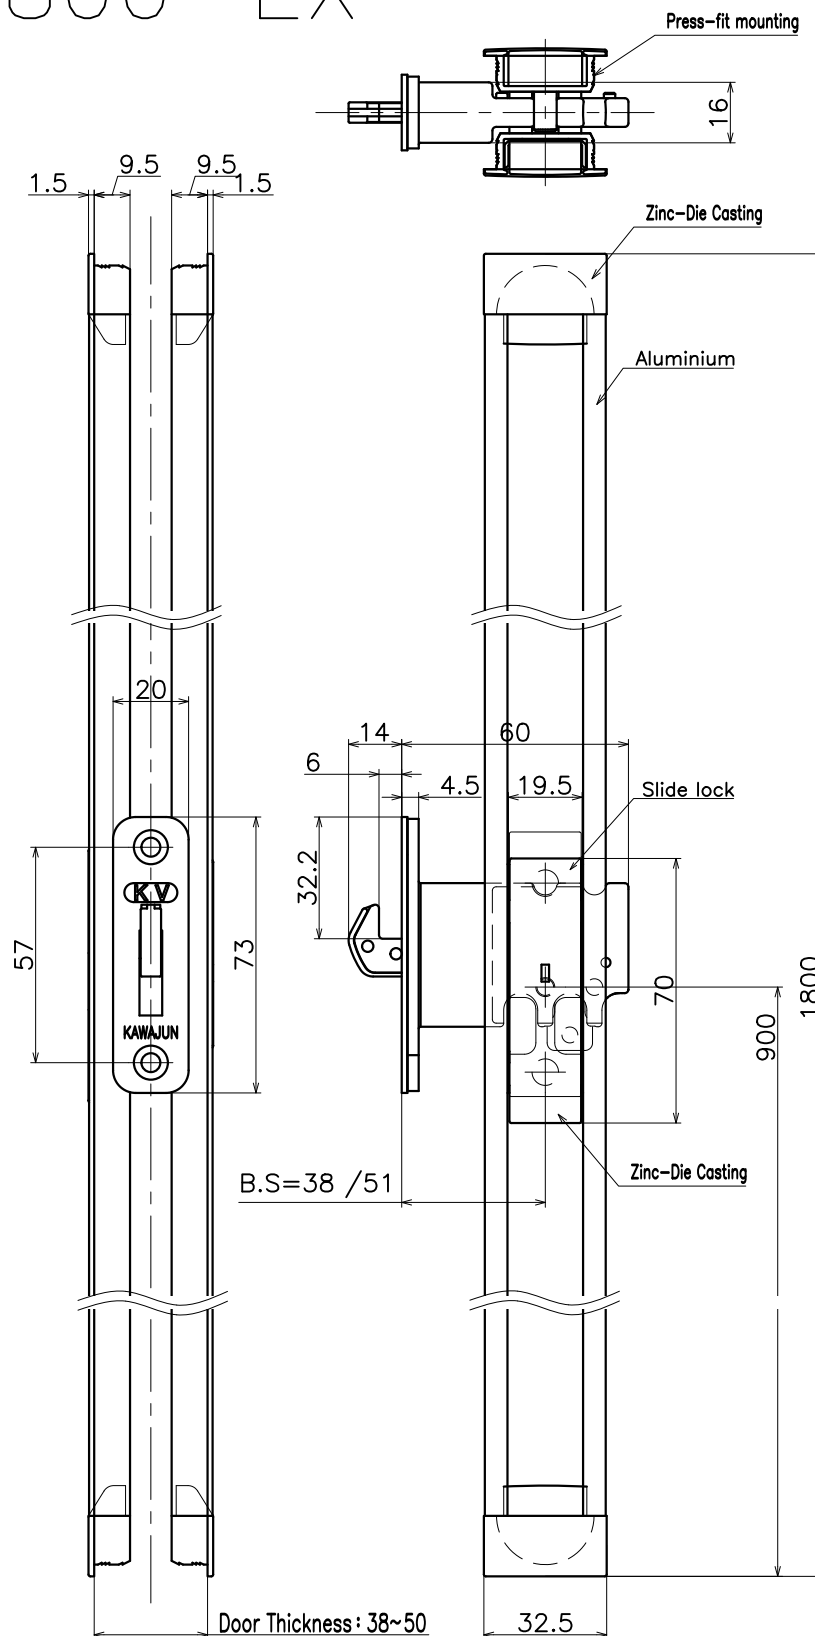

3-KV-01-X-1800-EX

Code	Aluminium rail finish	Key and end cap finish
3-KV-01-ZNN-1800-EX	Stain colour hairline	Satin Nickel
3-KV-01-4Q4Q-1800-EX	Dark Bronze	Dark Umber
3-KV-01-KGQ-1800-EX	Blasted Black	Pearl Black
3-KV-01-LQLQ-1800-EX	Shot Champagne Gold	Shot Champagne Gold
3-KV-01-3U4Q-1800-EX	Satin Bronze	Dark Umber

(S=1:10)

Product name		Name		Code	
鎌錠		-		-	
Sickle Lock		-		Ver01	
KAWAJUN 河淳株式会社		Dim	Geo	s= 1:2	外形図