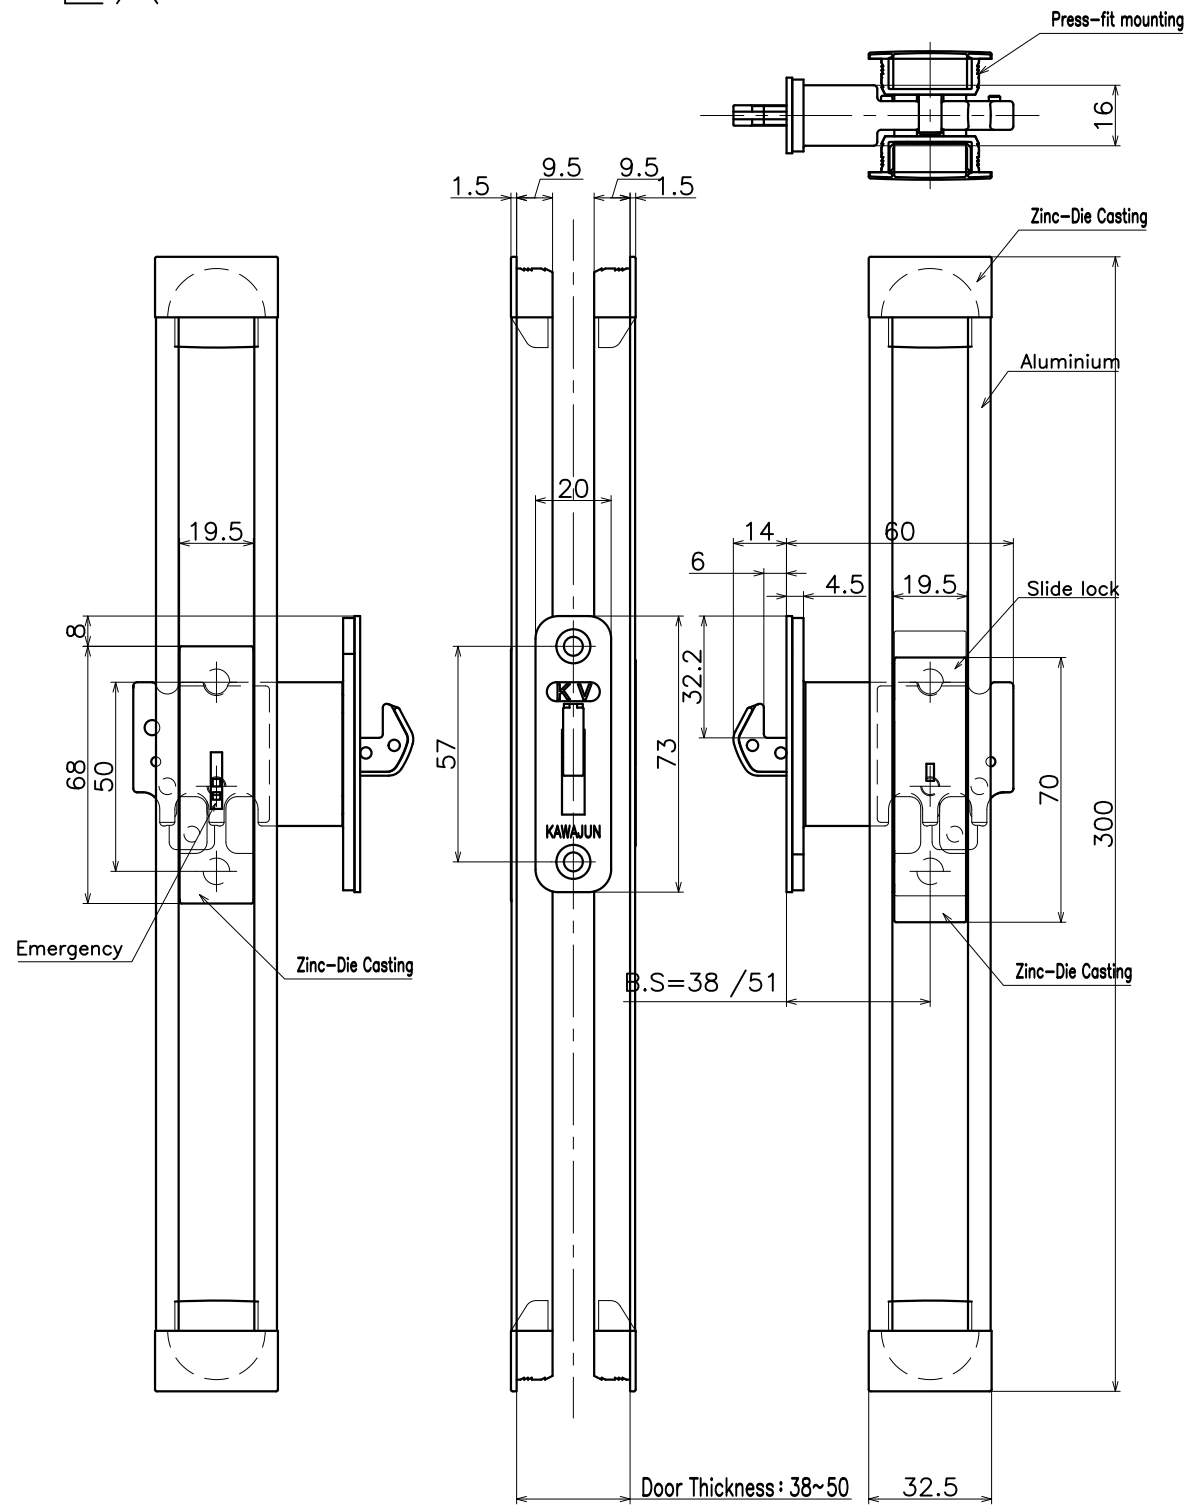

# 2-KV-01-X-300-EX

Code	Aluminium rail finish	Key and end cap finish
2-KV-01-ZNN-300-EX	Stain colour hairline	Satin Nickel
2-KV-01-4Q4Q-300-EX	Dark Bronze	Dark Umber
2-KV-01-KGQ-300-EX	Blasted Black	Pearl Black
2-KV-01-LQLQ-300-EX	Shot Champagne Gold	Shot Champagne Gold
2-KV-01-3U4Q-300-EX	Satin Bronze	Dark Umber

Product name	Name	Code
鎌錠	-	-
Sickle Lock	-	Ver01
<b>KAWAJUN</b> 河淳株式会社	Dim	Geo
	s= 1:2	外形図