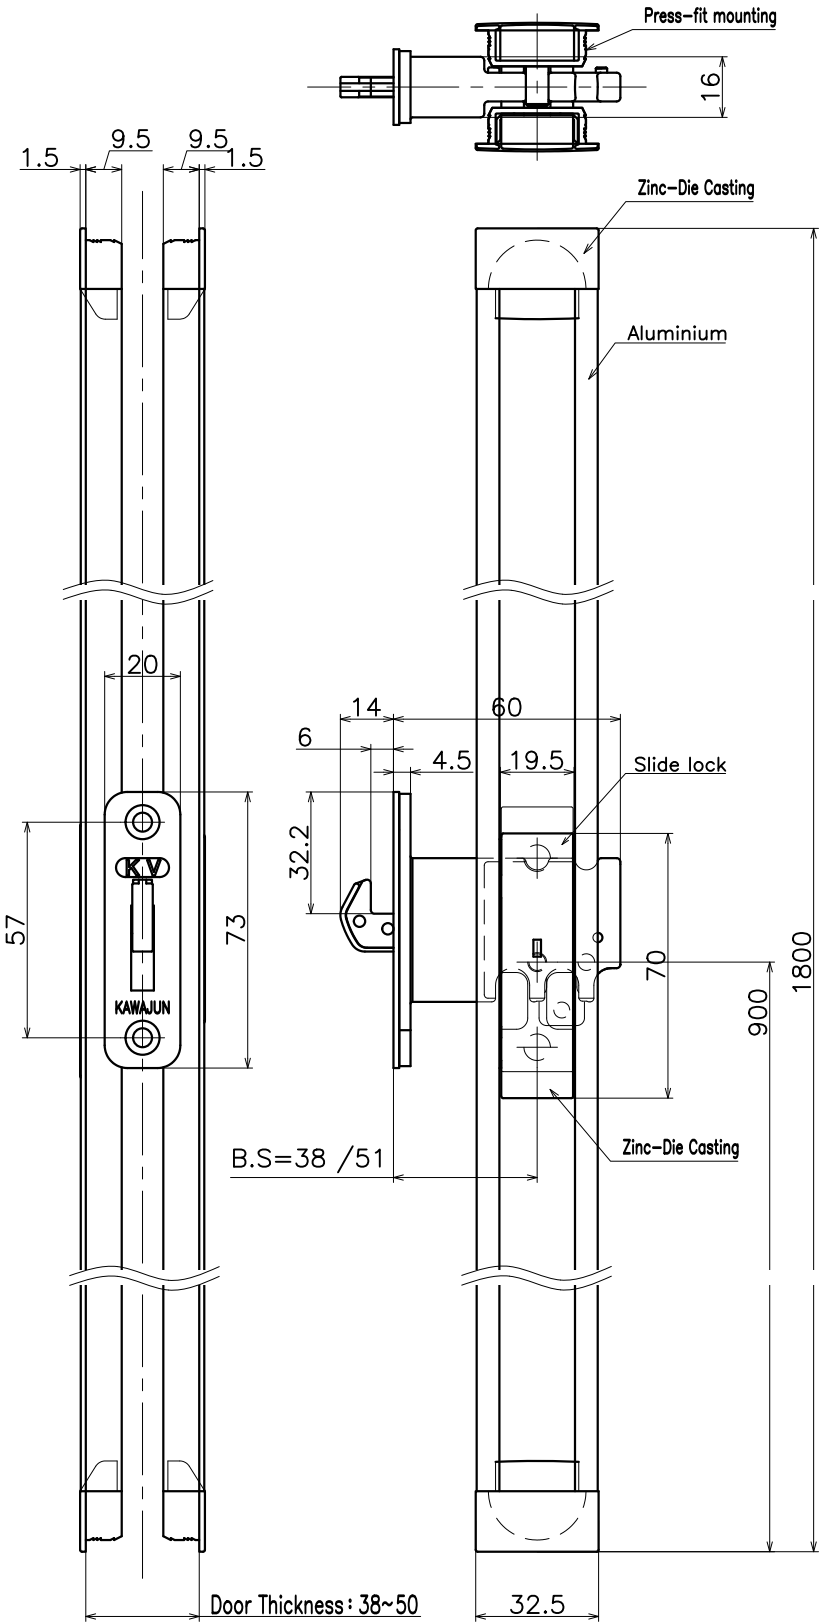

2-KV-01-X-1800-EX

Code	Aluminium rail finish	Key and end cap finish
2-KV-01-ZNN-1800-EX	Stain colour hairline	Satin Nickel
2-KV-01-4Q4Q-1800-EX	Dark Bronze	Dark Umber
2-KV-01-KGQ-1800-EX	Blasted Black	Pearl Black
2-KV-01-LQLQ-1800-EX	Shot Champagne Gold	Shot Champagne Gold
2-KV-01-3U4Q-1800-EX	Satin Bronze	Dark Umber

(S=1:10)

Product name		Name		Code	
鎌錠		-		-	
Sickle Lock		-		Ver01	
KAWAJUN 河渾株式会社	Dim	Geo	s= 1:2		外形図