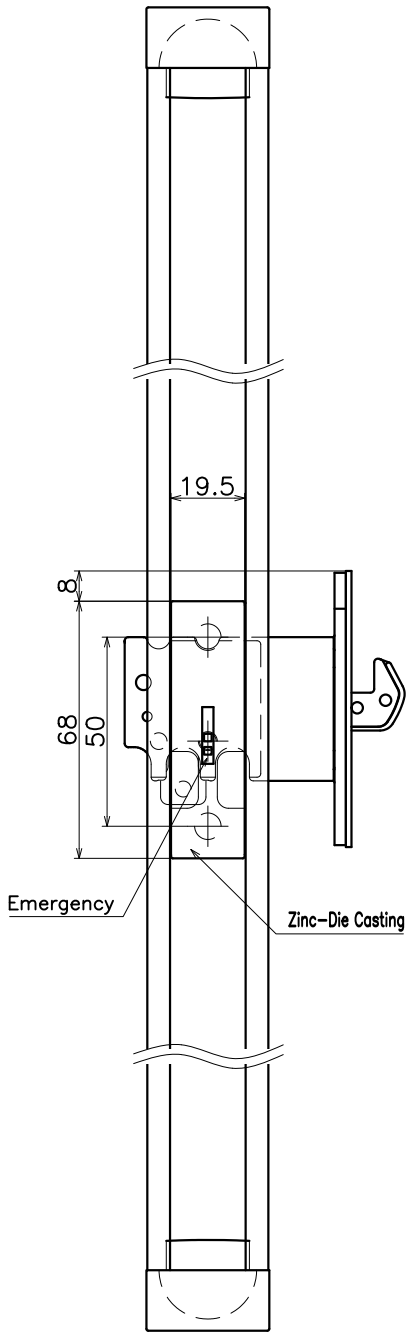

2-KV-01-X-1800-EX

Code	Aluminium rail finish	Key and end cap finish
2-KV-01-ZNN-1800-EX	Stain colour hairline	Satin Nickel
2-KV-01-4Q4Q-1800-EX	Dark Bronze	Dark Umber
2-KV-01-KGQ-1800-EX	Blasted Black	Pearl Black
2-KV-01-LQLQ-1800-EX	Shot Champagne Gold	Shot Champagne Gold
2-KV-01-3U4Q-1800-EX	Satin Bronze	Dark Umber

(S=1:10)

Product name		Name		Code	
鎌錠		-		-	
Sickle Lock		-		Ver01	
KAWAJUN 河渾株式会社	Dim	Geo	s= 1:2		外形図