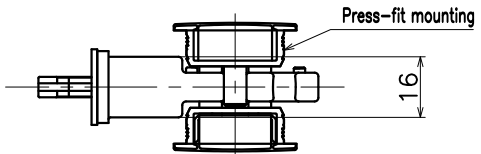

2-KV-01-X-1800-EX

Code	Aluminium rail finish	Key and end cap finish
2-KV-01-ZNN-1800-EX	Stain colour hairline	Satin Nickel
2-KV-01-4Q4Q-1800-EX	Dark Bronze	Dark Umber
2-KV-01-KGQ-1800-EX	Blasted Black	Pearl Black
2-KV-01-LQLQ-1800-EX	Shot Champagne Gold	Shot Champagne Gold
2-KV-01-3U4Q-1800-EX	Satin Bronze	Dark Umber

(S=1:10)

Product name		Name		Code	
鎌錠		-		-	
Sickle Lock		-		Ver01	
KAWAJUN 河渾株式会社	Dim	Geo	s= 1:2		外形図