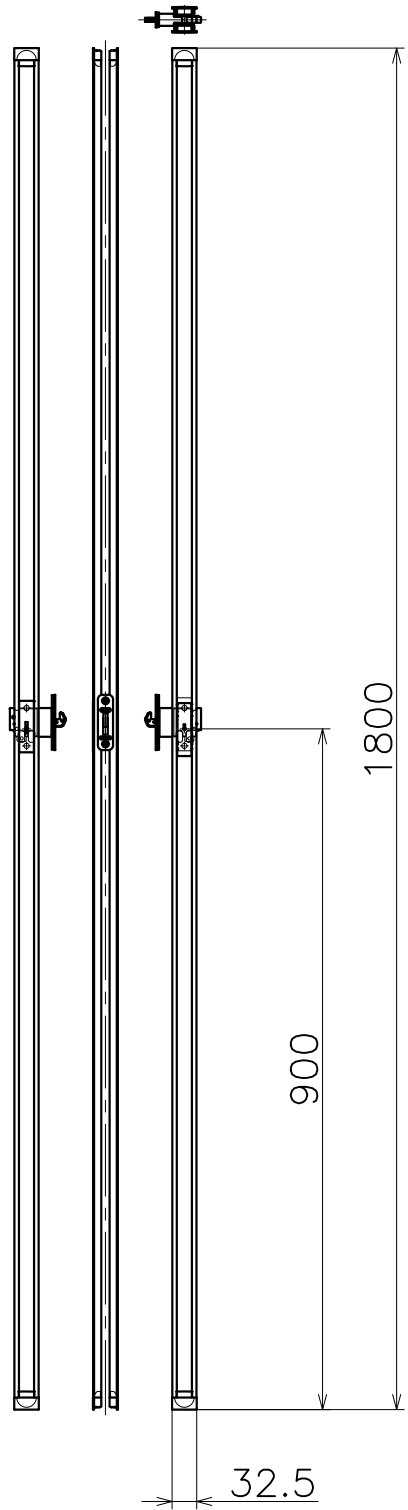

2-KV-01-X-1800-EX

Code	Aluminium rail finish	Key and end cap finish
2-KV-01-ZNN-1800-EX	Stain colour hairline	Satin Nickel
2-KV-01-4Q4Q-1800-EX	Dark Bronze	Dark Umber
2-KV-01-KGQ-1800-EX	Blasted Black	Pearl Black
2-KV-01-LQLQ-1800-EX	Shot Champagne Gold	Shot Champagne Gold
2-KV-01-3U4Q-1800-EX	Satin Bronze	Dark Umber

(S=1:10)

Product name		Name		Code	
鎌錠		-		-	
Sickle Lock		-		Ver01	
KAWAJUN 河渾株式会社	Dim	Geo	s= 1:2		外形図